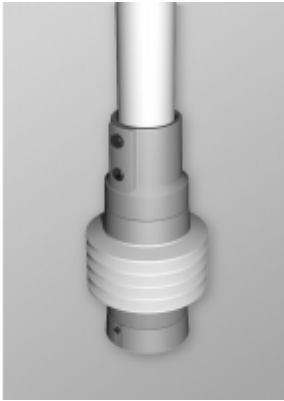

Quality Products. Service Excellence.

Tara Plus Tilt Coupling *TPSSTC Series*

- Attaches to enclosure.
- Accepts 48mm round tube perpendicular to enclosure top/bottom.
- Die-cast Aluminum G Al Si 12.
- Rotates 300°.
- Features an adjustable tilt mechanism up to 35°.