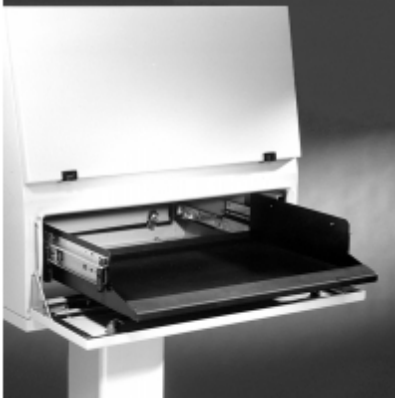

## Terminal Keyboard Shelf *S2CKS Series*

- Designed specifically for use in Data Terminal.
- Sloped wrist rest provides comfort for operator.
- Locks in place when extended.
- 20" width accommodates standard width keyboards.
- Finished in textured black.
- Slides included.
- Slide-out mouse pad (left or right) included.