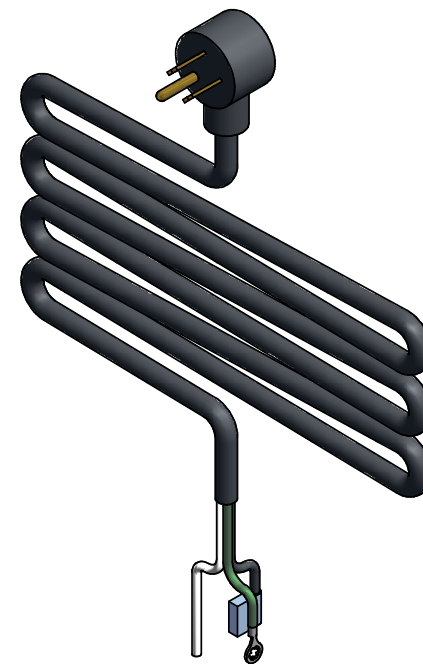

15' FOOT LENGTH

NEUTRAL  
(WHITE)

NEMA 5-15P  
w/ 90° ANGLE

GROUND CONNECTION  
(GREEN)

0.032" x 0.250" FEMALE  
QUICK CONNECT INSULATED  
(BLACK)

ISOMERTIC VIEW

<b>1584C15RP</b>
Ratings - 125 VAC, 15 Amps
Cord Type - SJT or Equivalent, 14/3 Wire
Plug Type - NEMA 5-15P w/ 90° Angle

**HAMMOND**  
MANUFACTURING™

**1584C15RP**