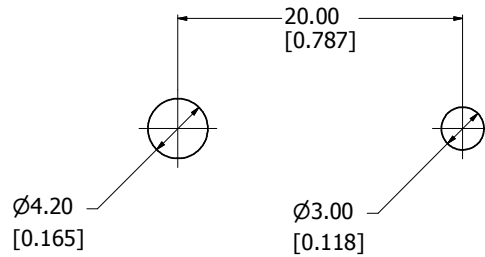

SIDE VIEW w/ LEG FOLDED DOWN

SIDE VIEW w/ LEG FOLDED UP

EXPLODED FOOT ASSEMBLY
(PLATE NOT INCLUDED)

BOTTOM VIEW

MOUNTING HOLE LOCATIONS

M3784-7001
Foot Base - Black PA Fibreglass Reinforced
Anti-Skid Inserts - Soft Beige Rubber
Hardware
2 Screws - Panhead M4 x 12
2 Lockwashers
2 Nuts - M4 thread
**note feet sold in pairs