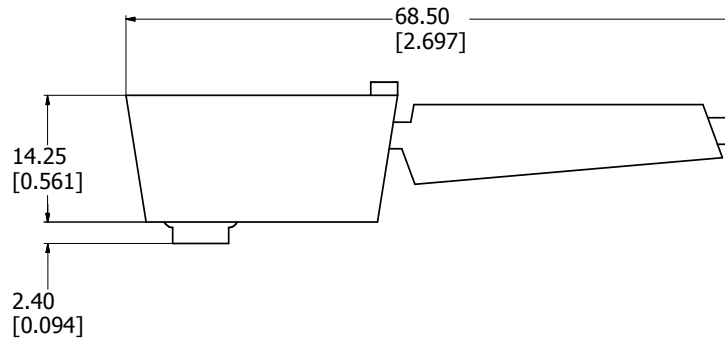

SIDE VIEW w/ LEG FOLDED DOWN

SIDE VIEW w/ LEG FOLDED UP

EXPLODED FOOT ASSEMBLY
(PLATE NOT INCLUDED)

BOTTOM VIEW

MOUNTING HOLE LOCATIONS

M3784-7001
Foot Base - Black PA Fibreglass Reinforced
Anti-Skid Inserts - Soft Beige Rubber
Hardware
2 Screws - Panhead M4 x 12
2 Lockwashers
2 Nuts - M4 thread
**note feet sold in pairs

**HAMMOND
MANUFACTURING™**

M3784-7001