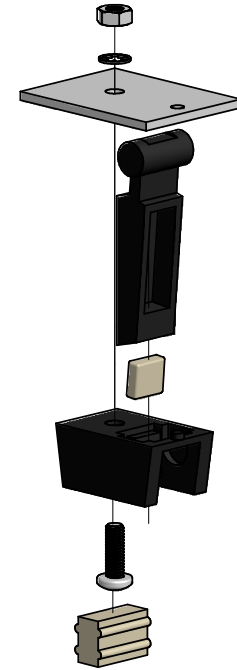

SIDE VIEW w/ LEG FOLDED DOWN

SIDE VIEW w/ LEG FOLDED UP

EXPLODED FOOT ASSEMBLY
(PLATE NOT INCLUDED)

BOTTOM VIEW

MOUNTING HOLE LOCATIONS

M3784-7001
Foot Base - Black PA Fibreglass Reinforced
Anti-Skid Inserts - Soft Beige Rubber
Hardware
2 Screws - Panhead M4 x 12
2 Lockwashers
2 Nuts - M4 thread
**note feet sold in pairs

**HAMMOND
MANUFACTURING™**

M3784-7001