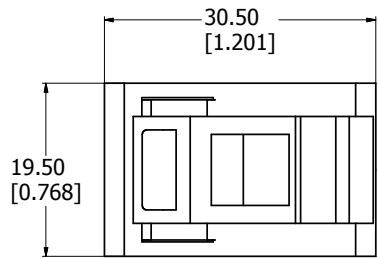

SIDE VIEW w/ LEG FOLDED DOWN

SIDE VIEW w/ LEG FOLDED UP

EXPLODED FOOT ASSEMBLY
(PLATE NOT INCLUDED)

BOTTOM VIEW

MOUNTING HOLE LOCATIONS

M3784-7001
Foot Base - Black PA Fibreglass Reinforced
Anti-Skid Inserts - Soft Beige Rubber
Hardware
2 Screws - Panhead M4 x 12
2 Lockwashers
2 Nuts - M4 thread
**note feet sold in pairs