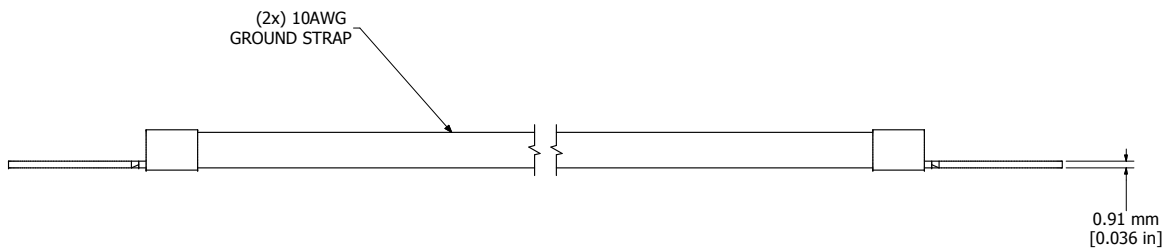

8 7 6 5 4 3 2 1

VIEW FROM TOP

ISOMETRIC VIEW

VIEW FROM SIDE

GRDKIT03
Cable - #10 TC TEW Green/Yellow
Terminals - 10 GA Ring Terminal for 1/4" & #10 Stud
Hardware
4 - #10-32 x 3/4" Screws
4 - #10-32 Locking Nuts
4 - #10 Locktooth Washers
4 - #10 Flat Washer