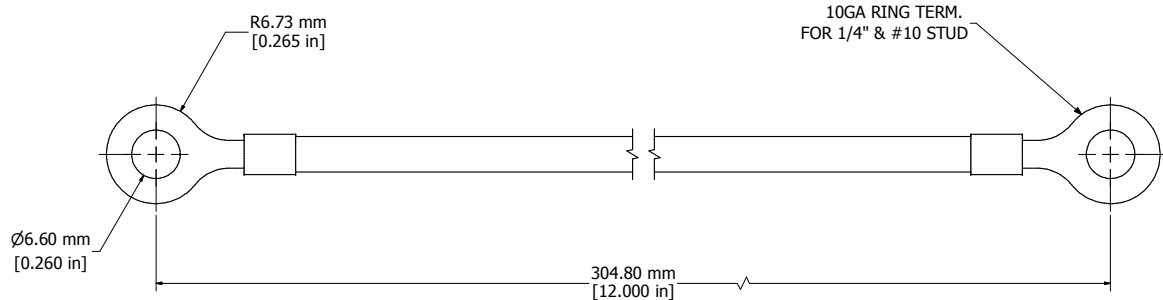

8 7 6 5 4 3 2 1

VIEW FROM TOP

ISOMETRIC VIEW

VIEW FROM SIDE

GRDKIT03
Cable - #10 TC TEW Green/Yellow
Terminals - 10 GA Ring Terminal for 1/4" & #10 Stud
Hardware
4 - #10-32 x 3/4" Screws
4 - #10-32 Locking Nuts
4 - #10 Locktooth Washers
4 - #10 Flat Washer