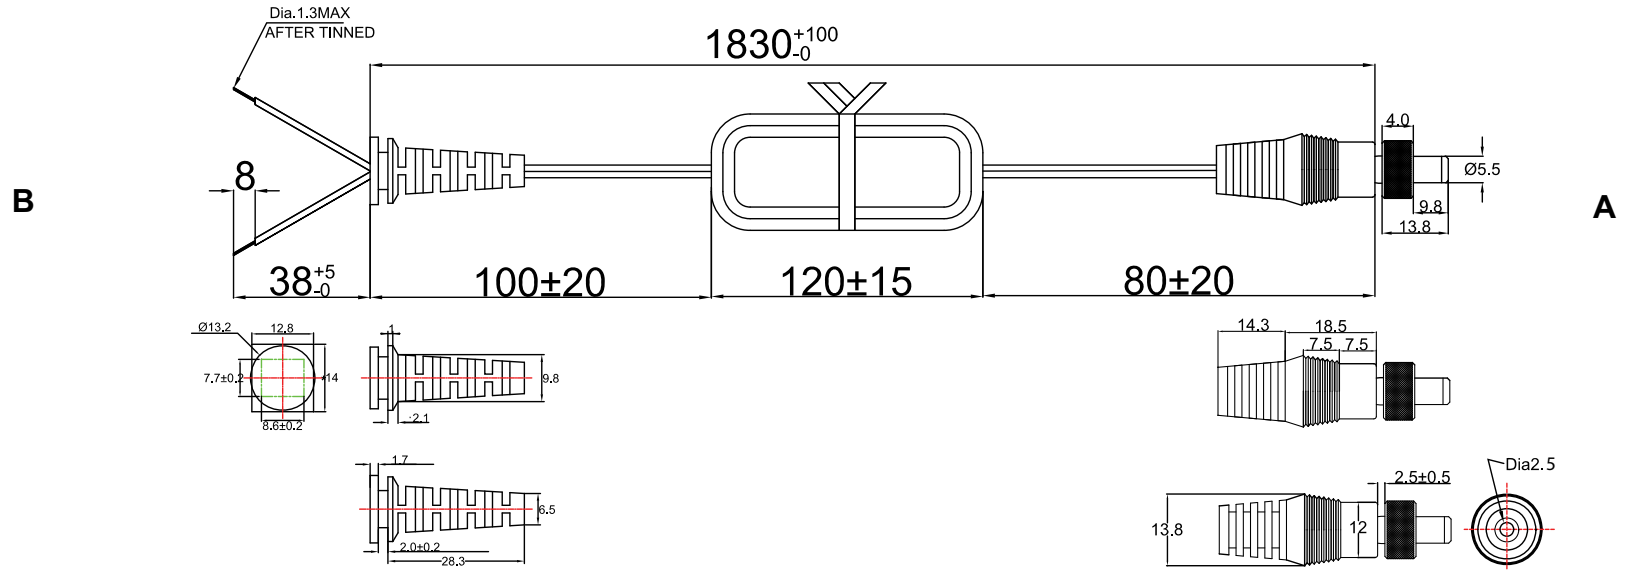

PROPRIETARY INFORMATION:
PROPRIETARY OF GLOBTEK, INC. ANY REPRODUCTION, DISCLOSURE OR USE OF THIS DRAWING, IN WHOLE OR IN PART, IS HEREBY PROHIBITED EXCEPT AS SPECIFIED IN WRITING BY GLOBTEK, INC.

REVISION			
REV	DESCRIPTION	DATE	APPROVED
A	INITIAL RELEASE, RFS. 26800, MK	06/20/17	MK

GENERAL SPECIFICATIONS:

CABLE TYPE / SIZE: SPT-1, 18 AWG X 2, STRANDED WIRE
300V, 105°C RATED, PVC JACKET

CABLE JACKET COLOR: BLACK

POLARITY: IDENTIFIED CONDUCTOR (WORDS)
IS TO BE CONNECTED TO CENTER OF BARREL

OVERALL LENGTH : 1830 +100, -0 mm

CABLE OUTER DIAMETER: 2.7 x 5.4 ± 0.1 mm

END 'A' TERMINATION: LOCKING FEMALE BARREL 5.5 x 2.5 mm
WITH THUMB SCREW 4.0 mm

END 'B' TERMINATION: STRIPPED AND TINNED