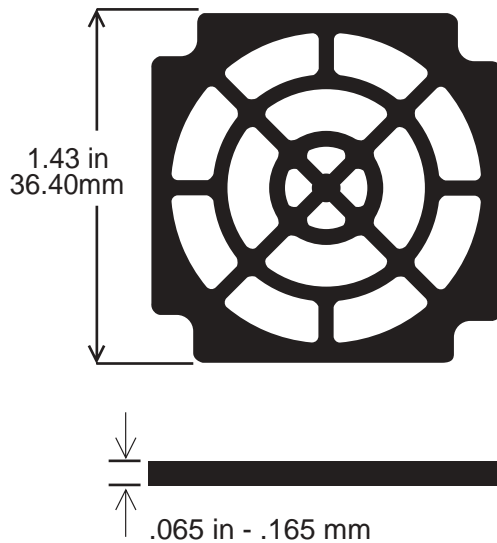

**GARDTEC**

Part Number:

**SC40-P15/30**

Material: **Plastic UL94V-0**

Media: **Polyurethane Foam UL94HF-1  
30PPI**

SC40-P05  
Retainer

SC40-M30  
Filter

SC40-P10  
Guard