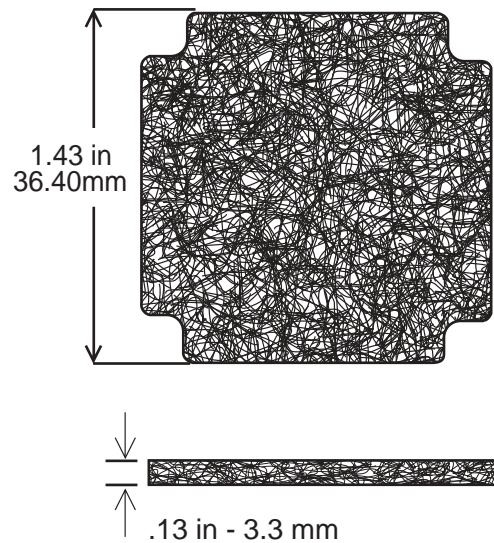

**GARDTEC**

Part Number:

**SC40-P15/30**

Material: **Plastic UL94V-0**

Media: **Polyurethane Foam UL94HF-1  
30PPI**

SC40-P05  
Retainer

SC40-M30  
Filter

SC40-P10  
Guard