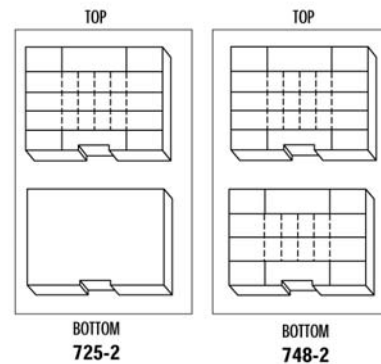

Custom Options

- Lids can be imprinted with your logo or message.
- Color of your choice - minimum quantities apply.

Large Compartmented Cases

Stock No.	Model Number	Overall W x H x D	Number of Compartments	Standard Package	Package Wt. lbs.
6745AB	1016-2	18-1/2 x 13 x 3	4 to 16	6	22.8
6745AG	1021-2	18-1/2 x 13 x 3	21	6	22.8
6745AA	1024-2	18-1/2 x 13 x 3	24	6	22.8
6745AC	1032-2	18-1/2 x 13 x 3	8 to 32	6	22.8
6745LS	LS-1-Base	20-3/4 x 16 x 15	N/A	1	15.0
6745LC	LC-4-Cabinet	20-1/4 x 15-3/4 x 14-3/4	N/A	1	39.0

Small Compartmented Cases

Stock No.	Model No.	Overall W x H x D	Number of Compartments	Standard Package	Package Wt. lbs.
6771UA	711-2	15-1/2 x 11-3/4 x 2-1/2	1	12	26.0
6770PA	724-2	15-1/2 x 11-3/4 x 2-1/2	9-24	12	35.0
6773AB	725-2	15-1/2 x 11-3/4 x 5	10-25	6	35.0
6772AD	748-2	15-1/2 x 11-3/4 x 5	18-48	6	35.0
6726ID	999-2	13-1/2 x 9-1/2 x 2-13/16	4-16	6	8.0

711-2

748-2

5

Bin Storage Systems

Create your own storage systems using Flambeau Storage Bins. They may be stacked, mounted on a steel rail, desk stand, or incorporated into the Bin Rototower™. All bins are available in red, yellow or blue. Flambeau bins are molded of heavy-duty polypropylene material that is durable, rustproof and resists oil and common chemicals. The Bin Rototower™ provides a large amount of storage in a small amount of floor space as does the 350BT that gives you the ability to select your own assortment. The Rototower™ holds a total of 144 of the #60 bin; 96 of the #120 bin; 72 of the #240 bin; 64 of the #480 bin - or the bin combination of your choice. Weight capacity: Approximately 992 pounds.