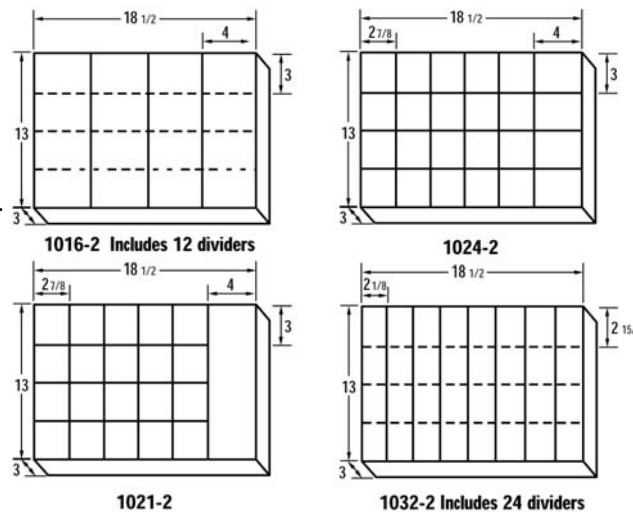

Stationary Storage Systems

Create your own custom storage systems. Our Satchel-Style Cases are handsomely molded from rugged copolymer resins to meet a variety of storage carrying needs. Flambeau's Bin Rototower provides a large amount of storage capacity in a small narrow space. Our Frame Storage Cabinets are designed to meet small storage needs.

Custom Options

- Lids can be imprinted with your logo or message.
- Color of your choice - minimum quantities apply.

Large Compartmented Cases

Stock No.	Model Number	Overall W x H x D	Number of Compartments	Standard Package	Package Wt. lbs.
6745AB	1016-2	18-1/2 x 13 x 3	4 to 16	6	22.8
6745AG	1021-2	18-1/2 x 13 x 3	21	6	22.8
6745AA	1024-2	18-1/2 x 13 x 3	24	6	22.8
6745AC	1032-2	18-1/2 x 13 x 3	8 to 32	6	22.8
6745LS	LS-1-Base	20-3/4 x 16 x 15	N/A	1	15.0
6745LC	LC-4-Cabinet	20-1/4 x 15-3/4 x 14-3/4	N/A	1	39.0

Stock No.	Bin Number	Overall A x B x C	Color			Standard Package	Package Wt. lbs.
			Yellow	Blue	Red		
6794YB	60Y	4-7/8 x 5-1/8 x 2	•			24	4.0
6794BB	60B	4-7/8 x 5-1/8 x 2		•		24	4.0
6794RB	60R	4-7/8 x 5-1/8 x 2			•	24	4.0
6795YB	120Y	4-7/8 x 6-5/8 x 3	•			24	6.0
6795BB	120B	4-7/8 x 6-5/8 x 3		•		24	6.0
6795RB	120R	4-7/8 x 6-5/8 x 3			•	24	6.0
6796YB	240Y	4-7/8 x 8-7/8 x 3-7/8	•			12	4.7
6796BB	240B	4-7/8 x 8-7/8 x 3-7/8		•		12	4.7
6796RB	240R	4-7/8 x 8-7/8 x 3-7/8			•	12	4.7
6797YB	480Y	4-7/8 x 12 x 5-7/8	•			12	9.7
6797BB	480B	4-7/8 x 12 x 5-7/8		•		12	9.7
6797RB	480R	4-7/8 x 12 x 5-7/8			•	12	9.7
6794BA	351BA	30 x 57	16-60Y, 24-120R, 24-240Y & 16-480B			1	109.0

Divider

Item	Dimensions	Color	Standard. Package	Package Wt. (oz.)	Fits Drawer
35/52	1-3/8 x 2	Clear	48	7.0	TW
50/64	2-1/4 x 2-1/2	Clear	24	5.0	TQ
57/135	2-1/4 x 5-5/16	Clear	12	8.0	TF & TJ
57/275	2-1/4 x 11	Clear	6	10.0	TF