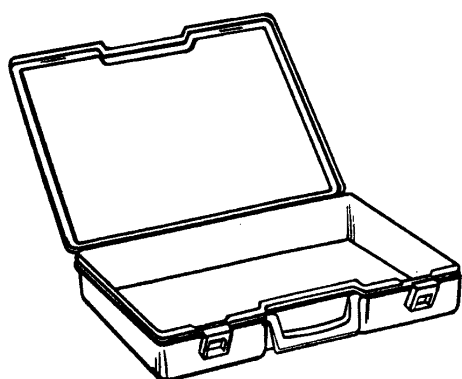

Custom Options

- Lids can be imprinted with your logo or message.
- Color of your choice - minimum quantities apply.

Large Compartmented Cases

Stock No.	Model Number	Overall W x H x D	Number of Compartments	Standard Package	Package Wt. lbs.
6745AB	1016-2	18-1/2 x 13 x 3	4 to 16	6	22.8
6745AG	1021-2	18-1/2 x 13 x 3	21	6	22.8
6745AA	1024-2	18-1/2 x 13 x 3	24	6	22.8
6745AC	1032-2	18-1/2 x 13 x 3	8 to 32	6	22.8
6745LS	LS-1-Base	20-3/4 x 16 x 15	N/A	1	15.0
6745LC	LC-4-Cabinet	20-1/4 x 15-3/4 x 14-3/4	N/A	1	39.0

Small Compartmented Cases

Stock No.	Model No.	Overall W x H x D	Number of Compartments	Standard Package	Package Wt. lbs.
6771UA	711-2	15-1/2 x 11-3/4 x 2-1/2	1	12	26.0
6770PA	724-2	15-1/2 x 11-3/4 x 2-1/2	9-24	12	35.0
6773AB	725-2	15-1/2 x 11-3/4 x 5	10-25	6	35.0
6772AD	748-2	15-1/2 x 11-3/4 x 5	18-48	6	35.0
6726ID	999-2	13-1/2 x 9-1/2 x 2-13/16	4-16	6	8.0

711-2

748-2

5

Bin Storage Systems

Create your own storage systems using Flambeau Storage Bins. They may be stacked, mounted on a steel rail, desk stand, or incorporated into the Bin Rototower™. All bins are available in red, yellow or blue. Flambeau bins are molded of heavy-duty polypropylene material that is durable, rustproof and resists oil and common chemicals. The Bin Rototower™ provides a large amount of storage in a small amount of floor space as does the 350BT that gives you the ability to select your own assortment. The Rototower™ holds a total of 144 of the #60 bin; 96 of the #120 bin; 72 of the #240 bin; 64 of the #480 bin - or the bin combination of your choice. Weight capacity: Approximately 992 pounds.