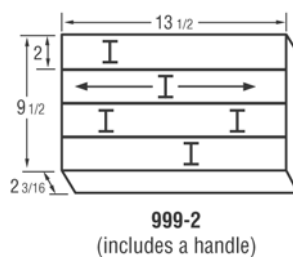

Custom Options

- Lids can be imprinted with your logo or message.
- Color of your choice - minimum quantities apply.

Large Compartmented Cases

Stock No.	Model Number	Overall W x H x D	Number of Compartments	Standard Package	Package Wt. lbs.
6745AB	1016-2	18-1/2 x 13 x 3	4 to 16	6	22.8
6745AG	1021-2	18-1/2 x 13 x 3	21	6	22.8
6745AA	1024-2	18-1/2 x 13 x 3	24	6	22.8
6745AC	1032-2	18-1/2 x 13 x 3	8 to 32	6	22.8
6745LS	LS-1-Base	20-3/4 x 16 x 15	N/A	1	15.0
6745LC	LC-4-Cabinet	20-1/4 x 15-3/4 x 14-3/4	N/A	1	39.0

Small Compartmented Cases

Stock No.	Model No.	Overall W x H x D	Number of Compartments	Standard Package	Package Wt. lbs.
6771UA	711-2	15-1/2 x 11-3/4 x 2-1/2	1	12	26.0
6770PA	724-2	15-1/2 x 11-3/4 x 2-1/2	9-24	12	35.0
6773AB	725-2	15-1/2 x 11-3/4 x 5	10-25	6	35.0
6772AD	748-2	15-1/2 x 11-3/4 x 5	18-48	6	35.0
6726ID	999-2	13-1/2 x 9-1/2 x 2-13/16	4-16	6	8.0