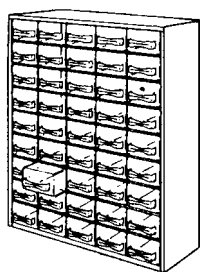

Divider

Item	Dimensions	Color	Standard. Package	Package Wt. (oz.)	Fits Drawer
35/52	1-3/8 x 2	Clear	48	7.0	TW
50/64	2-1/4 x 2-1/2	Clear	24	5.0	TQ
57/135	2-1/4 x 5-5/16	Clear	12	8.0	TF & TJ
57/275	2-1/4 x 11	Clear	6	10.0	TF

Standard plastic frame storage cabinets are gray with clear drawers.
Conductive plastic frame storage cabinets and drawers are black.

Series 160 Rototower™

Product Number	Description	Standard Package	Package Wt. lbs.
6798RT	Uses 3 square feet, 70" tall, holds your choice of Series 160 Rototower™ 16 ea C26P or U45P.	1	33.0

NOTE: Cabinets not included.

U30P

U45P

C20P

C26P

U48P

U60P

5