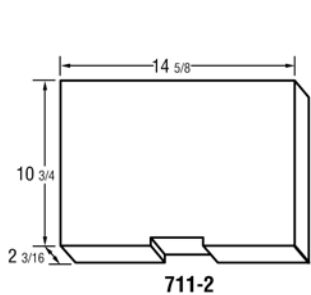

Custom Options

- Lids can be imprinted with your logo or message.
- Color of your choice - minimum quantities apply.

Large Compartmented Cases

Stock No.	Model Number	Overall W x H x D	Number of Compartments	Standard Package	Package Wt. lbs.
6745AB	1016-2	18-1/2 x 13 x 3	4 to 16	6	22.8
6745AG	1021-2	18-1/2 x 13 x 3	21	6	22.8
6745AA	1024-2	18-1/2 x 13 x 3	24	6	22.8
6745AC	1032-2	18-1/2 x 13 x 3	8 to 32	6	22.8
6745LS	LS-1-Base	20-3/4 x 16 x 15	N/A	1	15.0
6745LC	LC-4-Cabinet	20-1/4 x 15-3/4 x 14-3/4	N/A	1	39.0

Small Compartmented Cases

Stock No.	Model No.	Overall W x H x D	Number of Compartments	Standard Package	Package Wt. lbs.
6771UA	711-2	15-1/2 x 11-3/4 x 2-1/2	1	12	26.0
6770PA	724-2	15-1/2 x 11-3/4 x 2-1/2	9-24	12	35.0
6773AB	725-2	15-1/2 x 11-3/4 x 5	10-25	6	35.0
6772AD	748-2	15-1/2 x 11-3/4 x 5	18-48	6	35.0
6726ID	999-2	13-1/2 x 9-1/2 x 2-13/16	4-16	6	8.0

Stock No.	Bin Number	Overall A x B x C	Color			Standard Package	Package Wt. lbs.
			Yellow	Blue	Red		
6794YB	60Y	4-7/8 x 5-1/8 x 2	•			24	4.0
6794BB	60B	4-7/8 x 5-1/8 x 2		•		24	4.0
6794RB	60R	4-7/8 x 5-1/8 x 2			•	24	4.0
6795YB	120Y	4-7/8 x 6-5/8 x 3	•			24	6.0
6795BB	120B	4-7/8 x 6-5/8 x 3		•		24	6.0
6795RB	120R	4-7/8 x 6-5/8 x 3			•	24	6.0
6796YB	240Y	4-7/8 x 8-7/8 x 3-7/8	•			12	4.7
6796BB	240B	4-7/8 x 8-7/8 x 3-7/8		•		12	4.7
6796RB	240R	4-7/8 x 8-7/8 x 3-7/8			•	12	4.7
6797YB	480Y	4-7/8 x 12 x 5-7/8	•			12	9.7
6797BB	480B	4-7/8 x 12 x 5-7/8		•		12	9.7
6797RB	480R	4-7/8 x 12 x 5-7/8			•	12	9.7
6794BA	351BA	30 x 57	16-60Y, 24-120R, 24-240Y & 16-480B			1	109.0