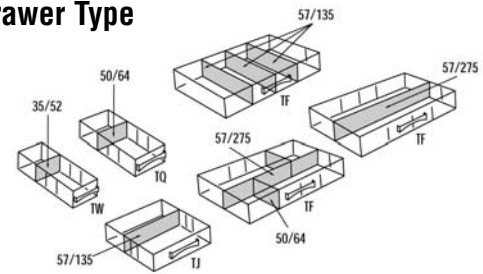

Stock No.	Bin Number	Overall A x B x C	Color			Standard Package	Package Wt. lbs.
			Yellow	Blue	Red		
6794YB	60Y	4-7/8 x 5-1/8 x 2	•			24	4.0
6794BB	60B	4-7/8 x 5-1/8 x 2		•		24	4.0
6794RB	60R	4-7/8 x 5-1/8 x 2			•	24	4.0
6795YB	120Y	4-7/8 x 6-5/8 x 3	•			24	6.0
6795BB	120B	4-7/8 x 6-5/8 x 3		•		24	6.0
6795RB	120R	4-7/8 x 6-5/8 x 3			•	24	6.0
6796YB	240Y	4-7/8 x 8-7/8 x 3-7/8	•			12	4.7
6796BB	240B	4-7/8 x 8-7/8 x 3-7/8		•		12	4.7
6796RB	240R	4-7/8 x 8-7/8 x 3-7/8			•	12	4.7
6797YB	480Y	4-7/8 x 12 x 5-7/8	•			12	9.7
6797BB	480B	4-7/8 x 12 x 5-7/8		•		12	9.7
6797RB	480R	4-7/8 x 12 x 5-7/8			•	12	9.7
6794BA	351BA	30 x 57	16-60Y, 24-120R, 24-240Y & 16-480B			1	109.0

Plastic Frame Storage Cabinets

Parts Station™ Storage Cabinets

High density storage can be achieved with these all-plastic cabinets. Maximize any work area by organizing and storing tools, hardware or parts. Flambeau Parts Stations™ are designed with a sturdy shell and drawer rail structure for extra strength. These rugged cabinets can be stacked or wall mounted for greater storage flexibility. Flambeau molds all drawers in clear styrene resin for optimum visibility and speedy retrieval of contents. Each cabinet features drawer stops to prevent accidental spills.

Overall Dimensions

Drawer Type

Ordering Information

Model	Cabinet Size H x W x D	Number of Drawers	Drawer Type	Divider Number	Standard Package	Package Wt. lbs.
C20P	11-1/4 x 12 x 6	15	TW	35/52	4	16.0
		4	TQ	50/64		
		1	TF	57/275		
C26P	16-1/2 x 12 x 6	15	TW	35/52	4	22.0
		8	TQ	50/64		
		2	TJ	57/135		
		1	TF	57/275		
U30P	11-1/4 x 12 x 6	30	TW	35/52	4	16.0
U45P	16-1/2 x 12 x 6	45	TW	35/52	4	22.0
U48P	14 x 11-1/2 x 5-3/4	48			6	22
U60P	14 x 14-1/4 x 5-3/4	60			6	26