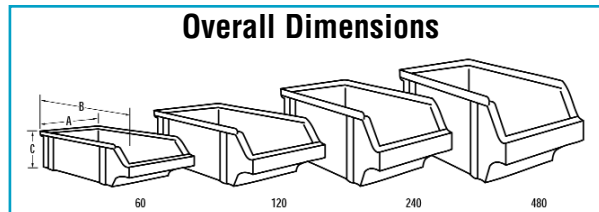

711-2

748-2

5

Bin Storage Systems

Create your own storage systems using Flambeau Storage Bins. They may be stacked, mounted on a steel rail, desk stand, or incorporated into the Bin Rototower™. All bins are available in red, yellow or blue. Flambeau bins are molded of heavy-duty polypropylene material that is durable, rustproof and resists oil and common chemicals. The Bin Rototower™ provides a large amount of storage in a small amount of floor space as does the 350BT that gives you the ability to select your own assortment. The Rototower™ holds a total of 144 of the #60 bin; 96 of the #120 bin; 72 of the #240 bin; 64 of the #480 bin - or the bin combination of your choice. Weight capacity: Approximately 992 pounds.

Stock No.	Bin Number	Overall A x B x C	Color			Standard Package	Package Wt. lbs.
			Yellow	Blue	Red		
6794YB	60Y	4-7/8 x 5-1/8 x 2	•			24	4.0
6794BB	60B	4-7/8 x 5-1/8 x 2		•		24	4.0
6794RB	60R	4-7/8 x 5-1/8 x 2			•	24	4.0
6795YB	120Y	4-7/8 x 6-5/8 x 3	•			24	6.0
6795BB	120B	4-7/8 x 6-5/8 x 3		•		24	6.0
6795RB	120R	4-7/8 x 6-5/8 x 3			•	24	6.0
6796YB	240Y	4-7/8 x 8-7/8 x 3-7/8	•			12	4.7
6796BB	240B	4-7/8 x 8-7/8 x 3-7/8		•		12	4.7
6796RB	240R	4-7/8 x 8-7/8 x 3-7/8			•	12	4.7
6797YB	480Y	4-7/8 x 12 x 5-7/8	•			12	9.7
6797BB	480B	4-7/8 x 12 x 5-7/8		•		12	9.7
6797RB	480R	4-7/8 x 12 x 5-7/8			•	12	9.7
6794BA	351BA	30 x 57	16-60Y, 24-120R, 24-240Y & 16-480B			1	109.0