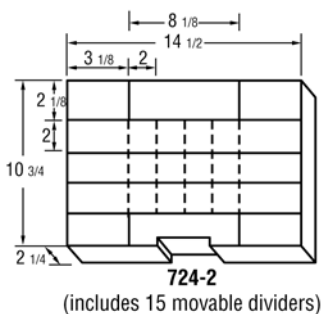

Custom Options

- Lids can be imprinted with your logo or message.
- Color of your choice - minimum quantities apply.

Large Compartmented Cases

Stock No.	Model Number	Overall W x H x D	Number of Compartments	Standard Package	Package Wt. lbs.
6745AB	1016-2	18-1/2 x 13 x 3	4 to 16	6	22.8
6745AG	1021-2	18-1/2 x 13 x 3	21	6	22.8
6745AA	1024-2	18-1/2 x 13 x 3	24	6	22.8
6745AC	1032-2	18-1/2 x 13 x 3	8 to 32	6	22.8
6745LS	LS-1-Base	20-3/4 x 16 x 15	N/A	1	15.0
6745LC	LC-4-Cabinet	20-1/4 x 15-3/4 x 14-3/4	N/A	1	39.0

Small Compartmented Cases

Stock No.	Model No.	Overall W x H x D	Number of Compartments	Standard Package	Package Wt. lbs.
6771UA	711-2	15-1/2 x 11-3/4 x 2-1/2	1	12	26.0
6770PA	724-2	15-1/2 x 11-3/4 x 2-1/2	9-24	12	35.0
6773AB	725-2	15-1/2 x 11-3/4 x 5	10-25	6	35.0
6772AD	748-2	15-1/2 x 11-3/4 x 5	18-48	6	35.0
6726ID	999-2	13-1/2 x 9-1/2 x 2-13/16	4-16	6	8.0

Stock No.	Bin Number	Overall A x B x C	Color			Standard Package	Package Wt. lbs.
			Yellow	Blue	Red		
6794YB	60Y	4-7/8 x 5-1/8 x 2	•			24	4.0
6794BB	60B	4-7/8 x 5-1/8 x 2		•		24	4.0
6794RB	60R	4-7/8 x 5-1/8 x 2			•	24	4.0
6795YB	120Y	4-7/8 x 6-5/8 x 3	•			24	6.0
6795BB	120B	4-7/8 x 6-5/8 x 3		•		24	6.0
6795RB	120R	4-7/8 x 6-5/8 x 3			•	24	6.0
6796YB	240Y	4-7/8 x 8-7/8 x 3-7/8	•			12	4.7
6796BB	240B	4-7/8 x 8-7/8 x 3-7/8		•		12	4.7
6796RB	240R	4-7/8 x 8-7/8 x 3-7/8			•	12	4.7
6797YB	480Y	4-7/8 x 12 x 5-7/8	•			12	9.7
6797BB	480B	4-7/8 x 12 x 5-7/8		•		12	9.7
6797RB	480R	4-7/8 x 12 x 5-7/8			•	12	9.7
6794BA	351BA	30 x 57	16-60Y, 24-120R, 24-240Y & 16-480B			1	109.0