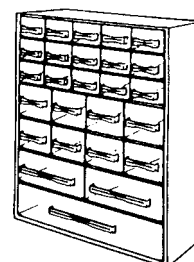

Standard plastic frame storage cabinets are gray with clear drawers.
Conductive plastic frame storage cabinets and drawers are black.

Series 160 Rototower™

Product Number	Description	Standard Package	Package Wt. lbs.
6798RT	Uses 3 square feet, 70" tall, holds your choice of Series 160 Rototower™ 16 ea C26P or U45P.	1	33.0

NOTE: Cabinets not included.

U30P

U45P

C20P

C26P

U48P

U60P

5