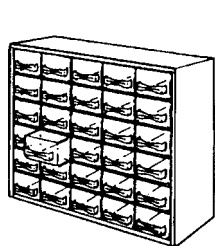

Series 160 Rototower™

Product Number	Description	Standard Package	Package Wt. lbs.
6798RT	Uses 3 square feet, 70" tall, holds your choice of Series 160 Rototower™ 16 ea C26P or U45P.	1	33.0

NOTE: Cabinets not included.

U30P