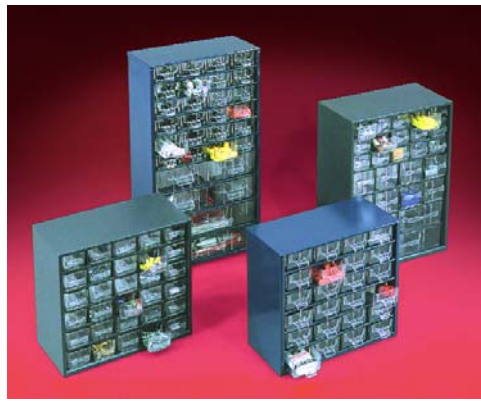

711-2

748-2

5

Bin Storage Systems

Create your own storage systems using Flambeau Storage Bins. They may be stacked, mounted on a steel rail, desk stand, or incorporated into the Bin Rototower™. All bins are available in red, yellow or blue. Flambeau bins are molded of heavy-duty polypropylene material that is durable, rustproof and resists oil and common chemicals. The Bin Rototower™ provides a large amount of storage in a small amount of floor space as does the 350BT that gives you the ability to select your own assortment. The Rototower™ holds a total of 144 of the #60 bin; 96 of the #120 bin; 72 of the #240 bin; 64 of the #480 bin - or the bin combination of your choice. Weight capacity: Approximately 992 pounds.

Stock No.	Bin Number	Overall A x B x C	Color			Standard Package	Package Wt. lbs.
			Yellow	Blue	Red		
6794YB	60Y	4-7/8 x 5-1/8 x 2	•			24	4.0
6794BB	60B	4-7/8 x 5-1/8 x 2		•		24	4.0
6794RB	60R	4-7/8 x 5-1/8 x 2			•	24	4.0
6795YB	120Y	4-7/8 x 6-5/8 x 3	•			24	6.0
6795BB	120B	4-7/8 x 6-5/8 x 3		•		24	6.0
6795RB	120R	4-7/8 x 6-5/8 x 3			•	24	6.0
6796YB	240Y	4-7/8 x 8-7/8 x 3-7/8	•			12	4.7
6796BB	240B	4-7/8 x 8-7/8 x 3-7/8		•		12	4.7
6796RB	240R	4-7/8 x 8-7/8 x 3-7/8			•	12	4.7
6797YB	480Y	4-7/8 x 12 x 5-7/8	•			12	9.7
6797BB	480B	4-7/8 x 12 x 5-7/8		•		12	9.7
6797RB	480R	4-7/8 x 12 x 5-7/8			•	12	9.7
6794BA	351BA	30 x 57	16-60Y, 24-120R, 24-240Y & 16-480B			1	109.0

Plastic Frame Storage Cabinets

Parts Station™ Storage Cabinets

High density storage can be achieved with these all-plastic cabinets. Maximize any work area by organizing and storing tools, hardware or parts. Flambeau Parts Stations™ are designed with a sturdy shell and drawer rail structure for extra strength. These rugged cabinets can be stacked or wall mounted for greater storage flexibility. Flambeau molds all drawers in clear styrene resin for optimum visibility and speedy retrieval of contents. Each cabinet features drawer stops to prevent accidental spills.