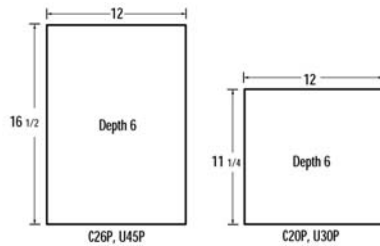

Overall Dimensions