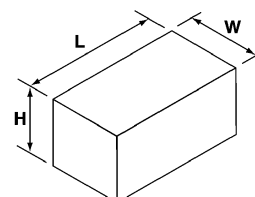

TAG

Diameter: 7.2mm
 Height: 12.5mm
 Standard Minimum Spacing: 10mm
 Colors: Black, White, Grey

TAM

Length: 10.67mm
 Width: 10.67mm
 Height: 20.43mm
 Standard Minimum Spacing: 12.5mm
 Colors: Black, Red

TA2800

Length: 17.2mm
 Width: 5.75mm
 Height: 6.55mm
 Standard Minimum Spacing: 17.5mm
 Colors: Black, Grey

TAL

Length: 9.55mm
 Width: 5.1mm
 Height: 6.55mm
 Standard Minimum Spacing: 10mm
 Colors: Black, Grey

TAK

Length: 12.3mm
 Width: 5.60mm
 Height: 11.05mm
 Standard Minimum Spacing: 12.5mm
 Colors: Black, White, Grey, Red, Chrome, Blue

TA 12

DIMENSION KEY

SPECIFICATIONS SUBJECT TO CHANGE WITHOUT NOTICE.

PUSHBUTTON CAPS