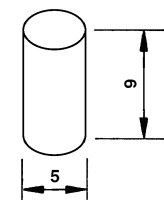

1R
Button

1R Cap fits TL2201 / 4201 'Z' Actuator; 1R
Cap also fits TL1105SP, TL3301SP, TL1105JA