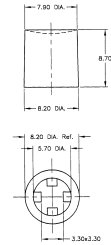

Length: 17.2mm
 Width: 5.75mm
 Height: 6.55mm
 Standard Minimum Spacing: 17.5mm
 Colors: Black, Grey

TAL

Length: 9.55mm
 Width: 5.1mm
 Height: 6.55mm
 Standard Minimum Spacing: 10mm
 Colors: Black, Grey

TAK

Length: 12.3mm
 Width: 5.60mm
 Height: 11.05mm
 Standard Minimum Spacing: 12.5mm
 Colors: Black, White, Grey, Red, Chrome, Blue

TA 12

DIMENSION KEY

SPECIFICATIONS SUBJECT TO CHANGE WITHOUT NOTICE.

PUSHBUTTON CAPS

TH100

Length: 17.3mm
 Width: 8.3mm
 Height: 17.2mm
 Standard Minimum Spacing: 17.5mm
 Indicator Colors: Orange, Green, Yellow, Blue, White
 Mount Horizontally Only

TH120

Length: 8.6mm
 Width: 9.8mm
 Height: 18.6mm
 Standard Minimum Spacing: 10mm
 Indicator Colors: Orange, Green, Yellow, Blue, White

TH201

Diameter: 10.0mm
 Height: 18.6mm
 Standard Minimum Spacing: 12.5mm
 Indicator Colors: White, Yellow, Orange, Green, Blue

TAF

TAJ

NOTE: Mechanical indicators require chassis for actuation platform. The unique E-Switch design allows the indicator to function without leg attachment to chassis.