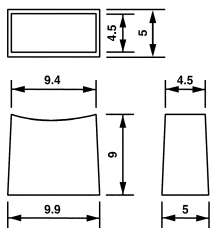

1C/1CF
Button

1C Cap fits TL2201 / 4201 'Z' Actuator;
also fits TL2230, TL2285, TL1105SP,
TL3301SP, TL1105JA
1C Cap vertical only