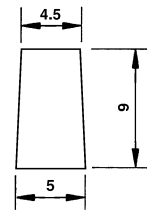

1D/1DF
Button

1D Cap fits TL2201 / 4201 'Z' Actuator;
also fits TL2230, TL2285, TL1105SP,
TL3301SP, TL1105JA