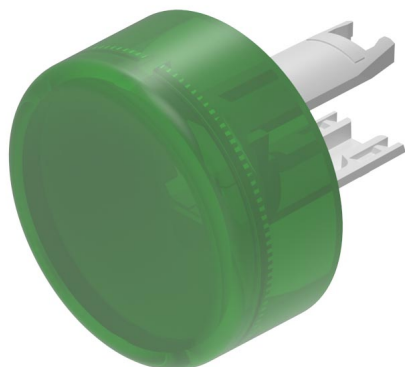

EAO – Your Expert Partner for Human Machine Interfaces

18-962.5 - Lens without LED flush design

18-962.5 - Lens without LED flush design

Attention: The preview is based on a sample product. This can differ from your current configuration.

Mounting

Design flush

Other Attributes

Weight 0,001 kg
Dimension Ø 13.8 mm

Operating-/Indication part

Lens optics translucent
Lens material Plastic
Lens colour green
Lens profile flat
Lens illumination illuminative