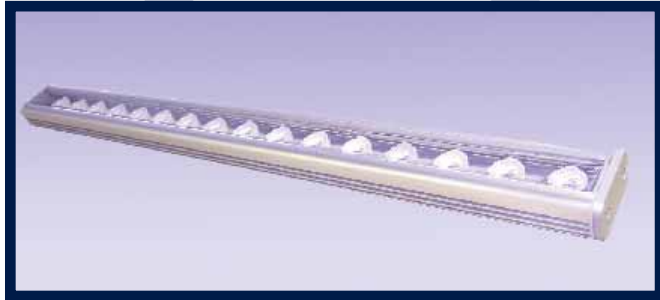

Dialight Lumidrive

COLADA

UL Pending
Patents Pending

FEATURES / BENEFITS

- ▲ Variety of LED colors & optical patterns available
- ▲ Slim Design
- ▲ IP67 rated option for “wet location” use
- ▲ UV & IR safe
- ▲ 50,000 hour life
- ▲ Low power consumption

OPERATING CONDITIONS

- ▲ Ambient temperature = -20 to +45°C
- ▲ CD425 or CD615 requires 1 or 2 350mA max constant current driver(s)
- ▲ CD1190 requires CDU-L-3-35-DMX driver

APPLICATIONS

- ▲ Wall washing
- ▲ Exterior lighting
- ▲ Entertainment lighting
- ▲ Retail lighting

MECHANICAL DIMENSIONS

28mm X 50mm X Length
[1.10" X 1.97" X Length]

Length = 425mm, 615mm, or 1190mm
[16.73", 24.21", 46.85"]

MATERIALS/FINISH

- ▲ Black or silver anodized aluminum construction
- ▲ Rugged lens
- ▲ Optional encapsulated potted unit for IP67 applications
- ▲ IP67 rated “Buccaneer” plug system