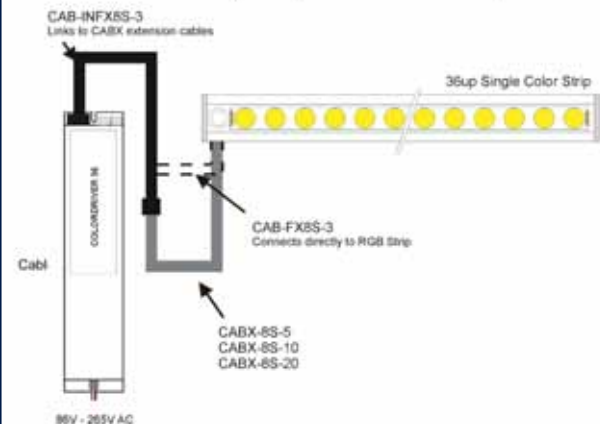

Colordriver 36 with 36up Single Color Colada Strip