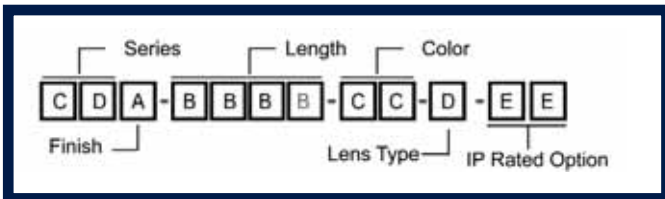

PART NUMBERS

Finish (A)
S = Silver
B = Black

Length (BBBB)		
Length (mm)	# of LEDs	Power Consumption (watts)
425	12	14.4
615	16	19.2
1190	36	43.2

LED Color (CC)
W = Cool White
WW = Warm White
R = Red
G = Green
B = Blue
A = Amber

Lens Type (D)
S = Spot 5°
M = Medium 15°
W = Wide 25°
O = Oval 5° X 20°

IP Rating Option (EE)
IP = IP 67 Rated Option “wet location”
“Blank” = Non IP Model

Dialight reserves the right to make changes at any time in order to supply the best product possible.

Dialight Corporation
1501 Route 34 South • Farmingdale, NJ 07727 USA
Tel: (1) 732-919-3119 • Fax: (1) 732-751-5778 • www.dialight.com