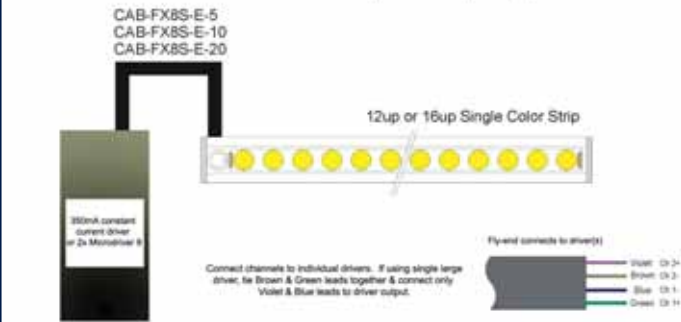

CABLES & ACCESORIES

	Accessory Code	Description
**	CAB-FX8S-E-5	5 Meter Cable links drivers to 12 up / 16 up Single Color LED Strip
**	CAB-FX8S-E-10	10 Meter Cable links drivers to 12 up / 16 up Single Color LED Strip
**	CAB-FX8S-E-20	20 Meter Cable links drivers to 12 up / 16 up Single Color LED Strip
***	CAB-INF8S-3	3 Meter Cable links Colordriver to Extension Cables (CABX)
***	CAB-FX8S-3	3 Meter Cable links Colordriver to RGB or 36 up Single Color LED Strip
***	CABX-8S-8P-5	5 Meter Extension Cable
***	CABX-8S-8P-10	10 Meter Extension Cable
***	CABX-8S-8P-20	20 Meter Extension Cable
/	BRKT-STD	Low Profile - Small Bracket (Pairs) Stainless

** For use with CD425 or CD615

*** For use with CD1190

WIRING INFORMATION

Constant Current driver with 12up or 16up Single Color Colada