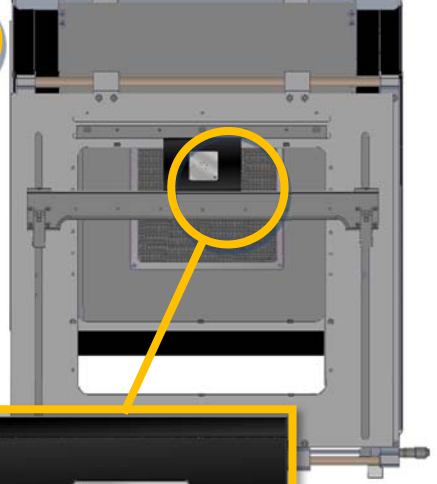

## SmartPlace Technology

Camera Sensor to Optical path alignment

12M or  
As required

SRS-OVK

4MM  
7/64

1

2

 Activate the vacuum pump

 Pick up the alignment plate with the vacuum nozzle from the mating part.

*Adjust Camera Image*