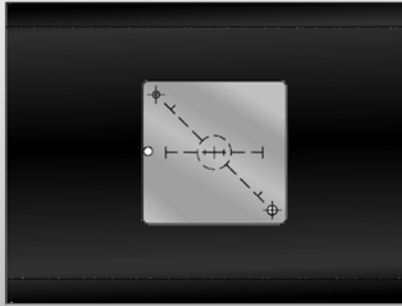

## SmartPlace Technology

Camera Sensor to Optical path alignment

12M or  
As required

SRS-OVK

4MM  
7/64

1

2

 Activate the vacuum pump

 Pick up the alignment plate with the vacuum nozzle from the mating part.

*Adjust Camera Image*