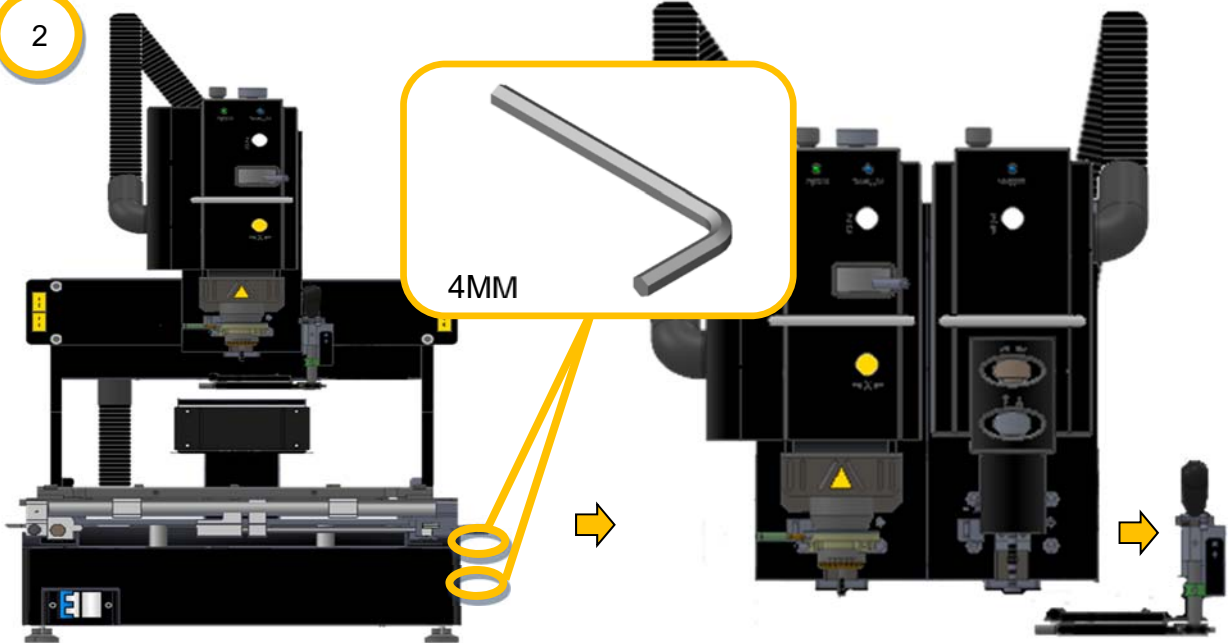

## SmartPlace Technology

Camera Sensor to Optical path alignment

12M or  
As required

SRS-OVK

4MM  
7/64

1

2

 Activate the vacuum pump

 Pick up the alignment plate with the vacuum nozzle from the mating part.

*Adjust Camera Image*