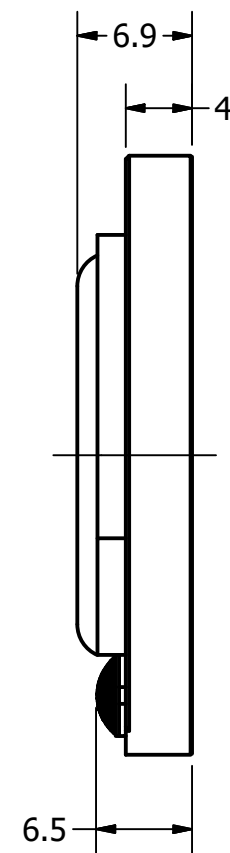

Part Number: SW360308-1	DRAWN CJ	3/24/2017
	CHECKED P.D.	10/2/2017
Description: Waterproof Dynamic Speaker	APPROVED C.E.	10/2/2017
	This document contains data proprietary to DB Unlimited. Any use or reproduction, in any form, without prior written permission of DB Unlimited is prohibited. All terms and conditions can be found at www.dbunlimitedco.com	

Top View

Side View

Bottom View

Items	Specifications	Conditions
Sound Pressure Level	93	dB (@ 10cm), Avg.
Resonant Frequency	350	Hz
Frequency Range	350 ~ 10,000	Hz
Nominal Power	2	W
Max. Power	2.5	W
Impedance	8	Ω
Cone Material	Mylar	
Mount Type	Flush Mount	
IP Rating	IP67	
Storage Temperature	-20 ~ +55	°C
Operating Temperature	-20 ~ +55	°C
Weight	13.5	g

REVISION HISTORY			
REV	DESCRIPTION	DATE	APPROVED
	Released from Engineering	10/2/2017	C.E.
1	Added polarity marking	10/25/2017	C.E.
2	Update markings	2/28/2018	C.E.

NOTES	
1)	All dimensions are in mm unless otherwise noted
2)	All tolerances are ± 0.3 mm unless otherwise noted
3)	All parts meet RoHS
4)	Subject to change or redrawn without notice