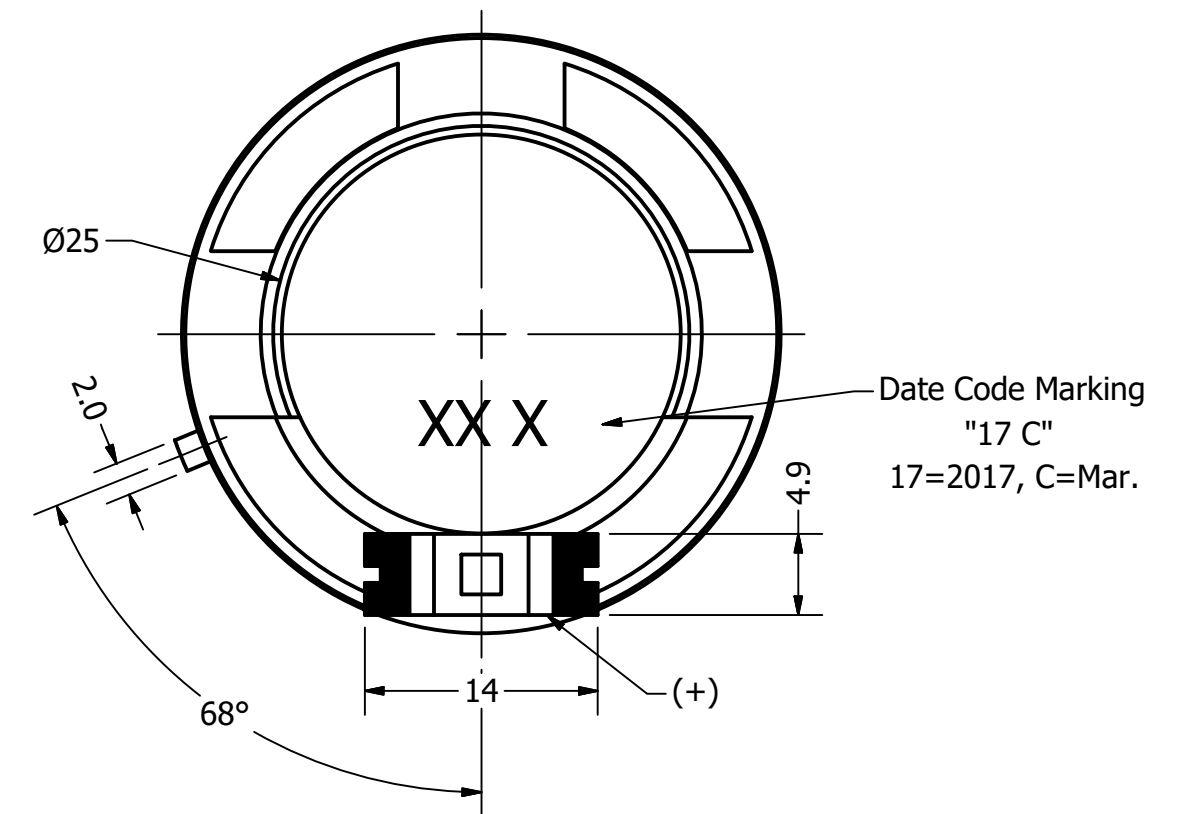

Part Number: SW360308-1	DRAWN CJ	3/24/2017
	CHECKED P.D.	10/2/2017
Description: Waterproof Dynamic Speaker	APPROVED C.E.	10/2/2017
	This document contains data proprietary to DB Unlimited. Any use or reproduction, in any form, without prior written permission of DB Unlimited is prohibited. All terms and conditions can be found at www.dbunlimitedco.com	

Top View

Side View

Bottom View

Items	Specifications	Conditions
Sound Pressure Level	93	dB (@ 10cm), Avg.
Resonant Frequency	350	Hz
Frequency Range	350 ~ 10,000	Hz
Nominal Power	2	W
Max. Power	2.5	W
Impedance	8	Ω
Cone Material	Mylar	
Mount Type	Flush Mount	
IP Rating	IP67	
Storage Temperature	-20 ~ +55	°C
Operating Temperature	-20 ~ +55	°C
Weight	13.5	g

REVISION HISTORY			
REV	DESCRIPTION	DATE	APPROVED
	Released from Engineering	10/2/2017	C.E.
1	Added polarity marking	10/25/2017	C.E.
2	Update markings	2/28/2018	C.E.

NOTES	
1)	All dimensions are in mm unless otherwise noted
2)	All tolerances are ± 0.3 mm unless otherwise noted
3)	All parts meet RoHS
4)	Subject to change or redrawn without notice