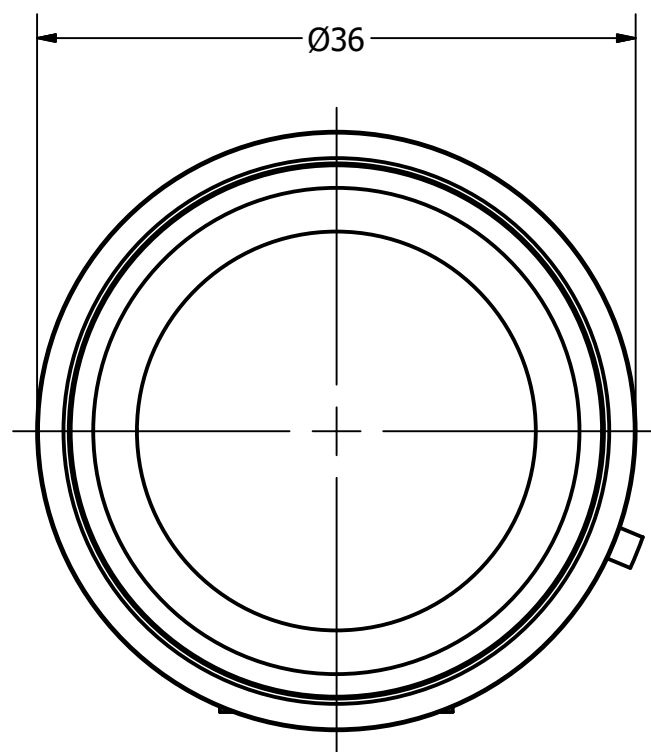

Part Number: SW360308-1	DRAWN CJ	3/24/2017
	CHECKED P.D.	10/2/2017
Description: Waterproof Dynamic Speaker	APPROVED C.E.	10/2/2017
	This document contains data proprietary to DB Unlimited. Any use or reproduction, in any form, without prior written permission of DB Unlimited is prohibited. All terms and conditions can be found at www.dbunlimitedco.com	

Top View

Side View

Bottom View

Items	Specifications	Conditions
Sound Pressure Level	93	dB (@ 10cm), Avg.
Resonant Frequency	350	Hz
Frequency Range	350 ~ 10,000	Hz
Nominal Power	2	W
Max. Power	2.5	W
Impedance	8	Ω
Cone Material	Mylar	
Mount Type	Flush Mount	
IP Rating	IP67	
Storage Temperature	-20 ~ +55	°C
Operating Temperature	-20 ~ +55	°C
Weight	13.5	g

REVISION HISTORY			
REV	DESCRIPTION	DATE	APPROVED
	Released from Engineering	10/2/2017	C.E.
1	Added polarity marking	10/25/2017	C.E.
2	Update markings	2/28/2018	C.E.

NOTES	
1)	All dimensions are in mm unless otherwise noted
2)	All tolerances are ± 0.3 mm unless otherwise noted
3)	All parts meet RoHS
4)	Subject to change or redrawn without notice