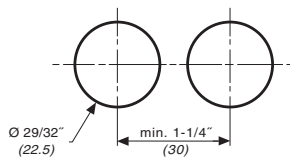

Indicators and pedal valves

1

Parts numbers

Type

Pneumatic indicators
for 7/8" (22mm) cut-out

Red	84 150 201
Green	84 150 202
Yellow	84 150 203
Blue	84 150 204

Pedal valve - Version NC

Symbol

Characteristics

Operating Pressure	PSI (bar)	30 > 120	(2 > 8)
Instant connection for tube O.D.	inches (mm)	5/32"	(4)
Weight	grams	34	

Dimensions

84 150 201 - 84 150 202
84 150 203 - 84 150 204

Cut out for indicators

Use (metric) dimensions for critical data

To order, specify:

Standard products

1

Part number

Example: pneumatic indicator Ø 22 - 84 150 201

Products and specifications subject to change without notice.

Order/Technical Support – Tel: (800) 677-5311 / FAX: (800) 677-3865 / www.crouzet-usa.com