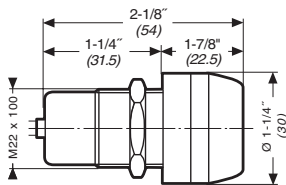

Indicators and pedal valves

1

Parts numbers

Type

Pneumatic indicators
for 7/8" (22mm) cut-out

Red	84 150 201
Green	84 150 202
Yellow	84 150 203
Blue	84 150 204

Pedal valve - Version NC

Symbol

Characteristics

Operating Pressure	PSI (bar)	30 > 120	(2 > 8)
Instant connection for tube O.D.	inches (mm)	5/32"	(4)
Weight	grams	34	

Dimensions

84 150 201 - 84 150 202
84 150 203 - 84 150 204

Cut out for indicators

Use (metric) dimensions for critical data

To order, specify:

Standard products

1

Part number

Example: pneumatic indicator Ø 22 - 84 150 201

Products and specifications subject to change without notice.

Order/Technical Support – Tel: (800) 677-5311 / FAX: (800) 677-3865 / www.crouzet-usa.com