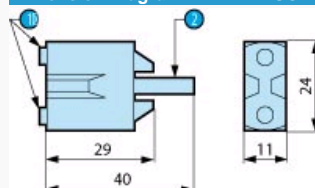

Plug-in vacuum generator For tubing Ø 4 Part number 81545001

	Type	Code
81545005	For tubing Ø 6	81 545 005
81545001	For tubing Ø 4	81 545 001

Symbol

Push-in connection for semi-rigid tubing (NFE 49100) Male/Female/Female (MFF)	Ø 4 mm
Push-in connection for semi-rigid tubing (NFE 49100) Female/Female/Female (FFF)	-
Operating pressure bars	2→8
Vacuum pad material	-
Weight (g)	13

Dimension Diagram : *** TRADUCTION MANQUANTE ***

N°	Legend
1	Plug-in for push-in connectors Ø 4 mm
2	2 push-in connectors Ø 4 mm

Curves : *** TRADUCTION MANQUANTE ***

N°	Legend
1	Vacuum (mb)
2	Suction flow
3	Vacuum (mb)
4	Flow
5	Supply pressure (bar)