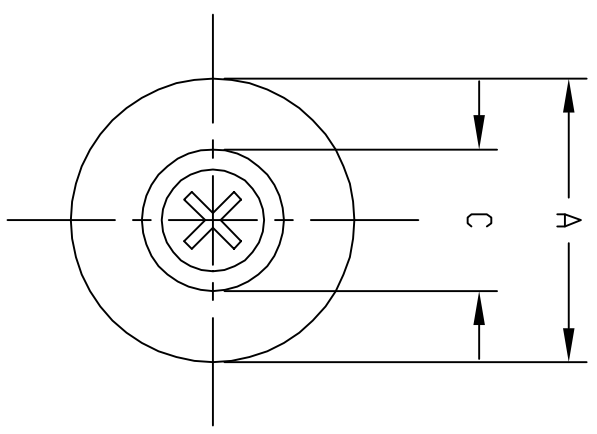

PART NAME

PLASTIC FOOT

PART NO.

F-7264-A & F-7800-A

MATERIAL:
FOOT - POLYETHYLENE
HARDWARE - STEEL

FINISH:
FOOT - BLACK
HARDWARE - ZINC PLATED

SUPPLIED WITH #6-32 SCREW & NUT
SHIPPED UNASSEMBLED BULK PACKED

PART NO.	A	B	C	D	SCREW LENGTH
F-7264-A	0.750 DIA.	0.375	0.375 DIA.	0.250	0.500 LG.
F-7800-A	0.875 DIA.	0.500	0.375 DIA.	0.375	0.625 LG.