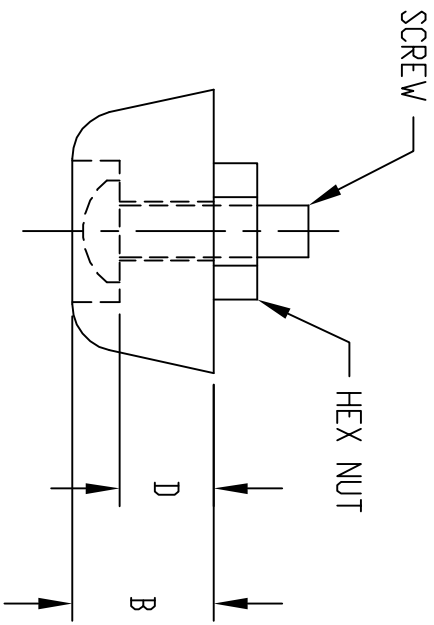

PART NAME

PLASTIC FOOT

PART NO.

F-7264-A & F-7800-A

MATERIAL:
FOOT - POLYETHYLENE
HARDWARE - STEEL

FINISH:
FOOT - BLACK
HARDWARE - ZINC PLATED

SUPPLIED WITH #6-32 SCREW & NUT
SHIPPED UNASSEMBLED BULK PACKED

PART NO.	A	B	C	D	SCREW LENGTH
F-7264-A	0.750 DIA.	0.375	0.375 DIA.	0.250	0.500 LG.
F-7800-A	0.875 DIA.	0.500	0.375 DIA.	0.375	0.625 LG.