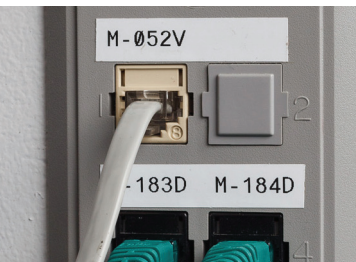

BMP™41 Label Printer

One and done

The BMP™41 Label printer is a rugged, **portable solution** that gives you the versatility to create die-cut or **continuous labels up to 25 mm wide**, anywhere, anytime! Whether you are faced with your jobs for the day or one-off tasks, the BMP™41 printer is the **one device for all your labelling jobs** - from wire marking and general ID to multi-area labels such as patch panel, terminal block and more.

Print it once, print it all, get it done!

Built to be rugged in any environment

- Drop-tested printer with rubber corner bumpers provide optimal protection and security from falls and wear and tear conditions
- Ergonomic, center balanced printer with grab and go ridged grip for easy handling
- Long life rechargeable battery allows printing on the go and decreases the need for frequent charging
- Prints up to 250 labels per day for higher volume printing