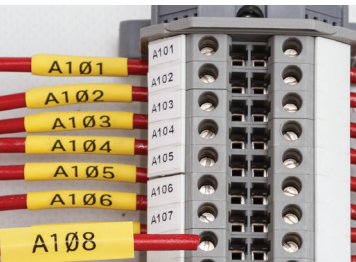

BMP™41 Label Printer

One and done

The BMP™41 Label printer is a rugged, **portable solution** that gives you the versatility to create die-cut or **continuous labels up to 25 mm wide**, anywhere, anytime! Whether you are faced with your jobs for the day or one-off tasks, the BMP™41 printer is the **one device for all your labelling jobs** - from wire marking and general ID to multi-area labels such as patch panel, terminal block and more.

Print it once, print it all, get it done!

Built to be rugged in any environment

- Drop-tested printer with rubber corner bumpers provide optimal protection and security from falls and wear and tear conditions
- Ergonomic, center balanced printer with grab and go ridged grip for easy handling
- Long life rechargeable battery allows printing on the go and decreases the need for frequent charging
- Prints up to 250 labels per day for higher volume printing

Engineered long lasting material quality

- Prints durable true-sized 25.4 mm wide identification to maximise amount of data on your label
- Take pride in your work with die-cut materials that make your job look uniform and professional or use a continuous material if you need to adjust the length of the label
- Fulfill your requirements with up to 10 different industry specified materials that last