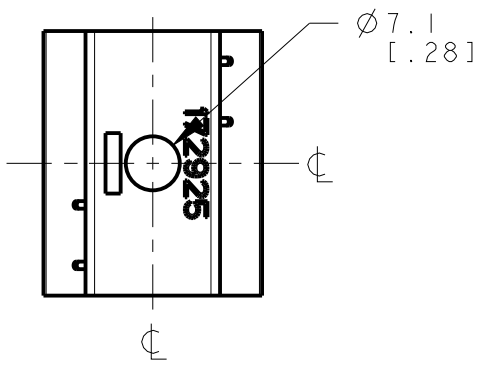

8 7 6 5 4 3 2 1

D
C
B
A

ISOMETRIC VIEW
SCALE 1:1

This drawing is the property of BANNER ENGINEERING CORP. and is proprietary in general and in detail. Its contents shall not be revealed to outside parties without written consent of BANNER.

BANNER ENGINEERING CORP.
P.O. BOX 9414
MINNEAPOLIS, MN 55440

THIRD ANGLE PROJECTION

TITLE
SMBWLS28SP

SIZE B	DRAWING NO. 177450	REV. A
SCALE 1:1		SHEET 1 OF 1

NOTES:
1. ALL DIMENSIONS ARE MILLIMETERS [INCHES] UNLESS OTHERWISE NOTED.