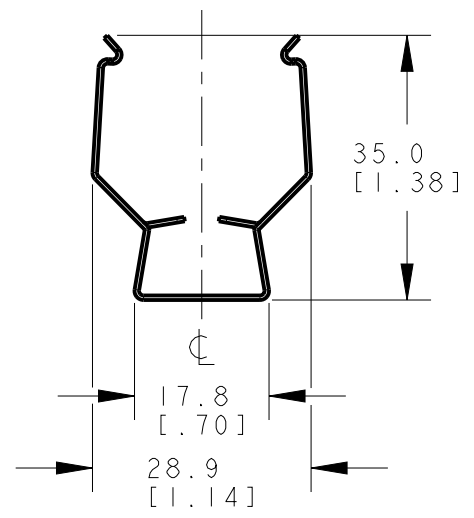

8 7 6 5 4 3 2 1

D
C
B
A

ISOMETRIC VIEW
SCALE 1:1

This drawing is the property of BANNER ENGINEERING CORP. and is proprietary in general and in detail. Its contents shall not be revealed to outside parties without written consent of BANNER.

BANNER ENGINEERING CORP.
P.O. BOX 9414
MINNEAPOLIS, MN 55440

THIRD ANGLE PROJECTION

TITLE
SMBWLS28SP

SIZE B	DRAWING NO. 177450	REV. A
SCALE 1:1		SHEET 1 OF 1

NOTES:
1. ALL DIMENSIONS ARE MILLIMETERS [INCHES] UNLESS OTHERWISE NOTED.