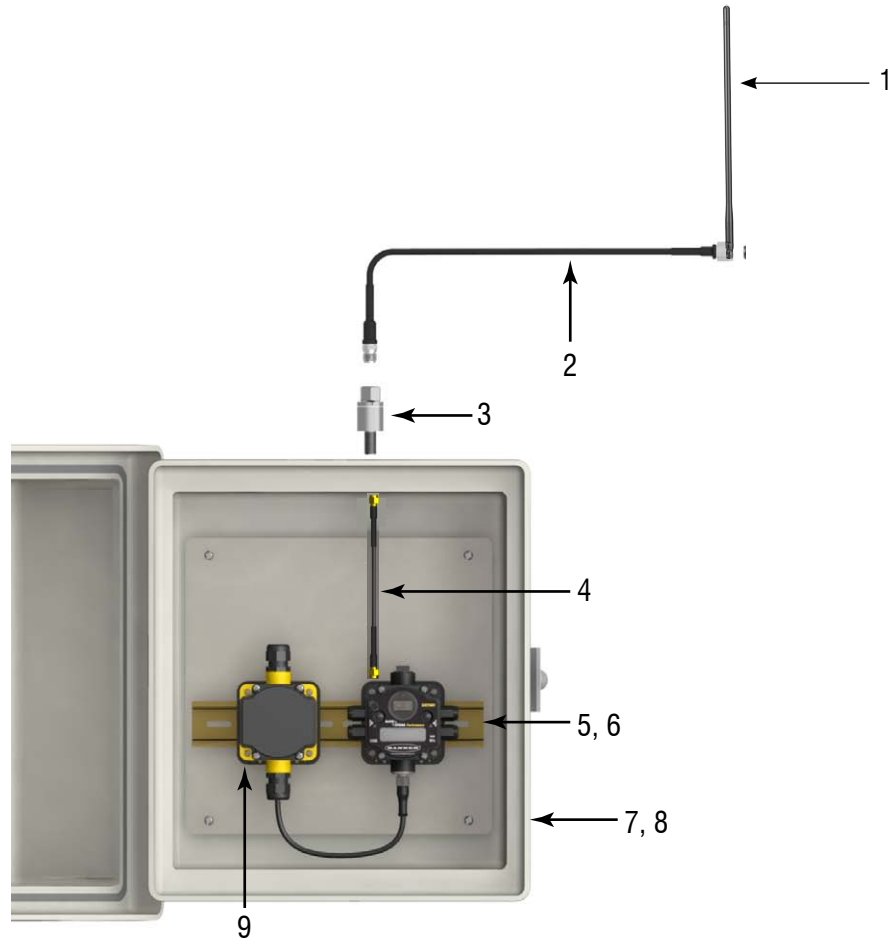

Antenna Kit BWA-ANTKIT-002

The mid-range gain omni-directional antenna kit includes a 5 dBi rubber swivel antenna.
Part No: 18954

Antenna Kit Parts List

No.	Qty	Part No.	Model No.	Description
1	1	17721	BWA-905-C	Antenna, Omni, 902–928 MHz, 5 dBi, Rubber swivel, RP-SMA Male
2	1	77488	BWC-1MRSFRSB4	RG58, RP-SMA to RP-SMA Female, Bulkhead, 4 m
3	1	79296	BWC-LMRSFRPB	Surge Suppressor, Bulkhead, RP-SMA
4	1	78544	BWC-1MRSFRSB02	RG58, RP-SMA to RP-SMA Female, Bulkhead, 0.2 m
5-9	Sold separately. Antenna kits do not include the radio, power supply, or enclosure components.			

For specific instructions describing how to create a weatherproof antenna connection, refer to either the SureCross Wireless I/O Product Manual (p/n 132607), the SureCross Installation Guide (p/n 151514), or Antenna Basics (p/n 132113).