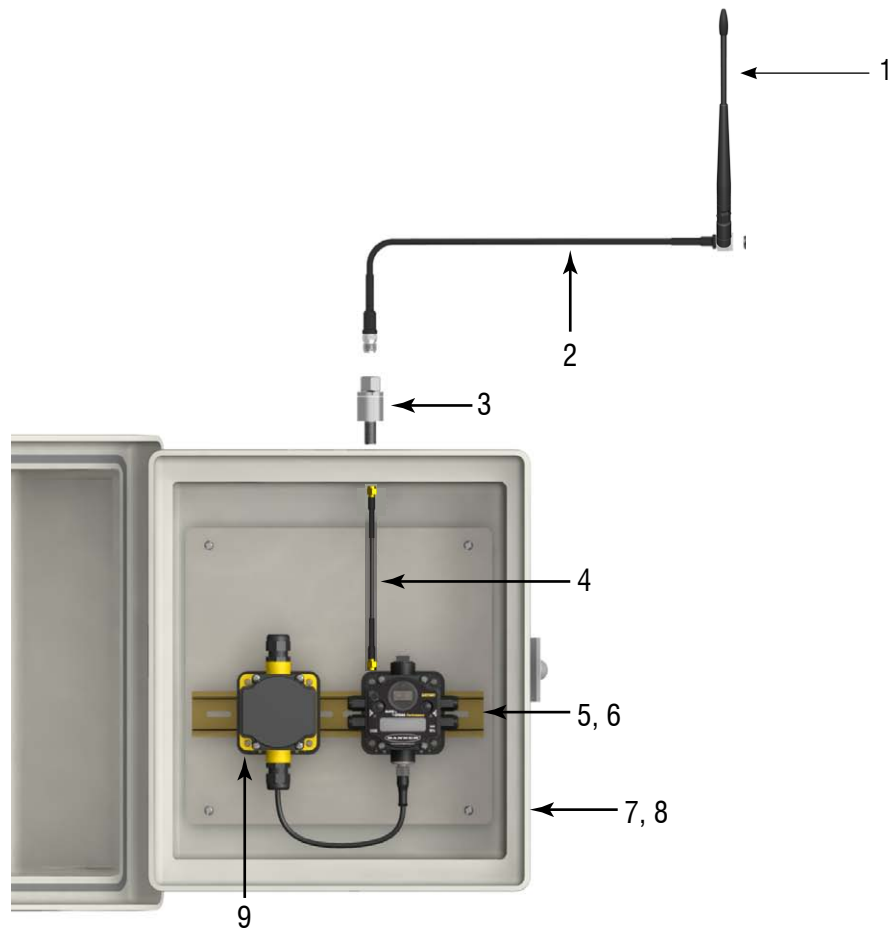

Antenna Kit BWA-ANTKIT-003

The low-gain omni-directional antenna kit includes a 2 dBi rubber swivel antenna.
Part No: 18955

Antenna Kit Parts List

No.	Qty	Part No.	Model No.	Description
1	1	76908	BWA-902-C	Antenna, Omni, 902–928 MHz, 2 dBi, Rubber swivel, RP-SMA Male
2	1	77488	BWC-1MRSFRSB4	RG58, RP-SMA to RP-SMA Female, Bulkhead, 4 m
3	1	79296	BWC-LMRSFRPB	Surge Suppressor, Bulkhead, RP-SMA
4	1	78544	BWC-1MRSFRSB02	RG58, RP-SMA to RP-SMA Female, Bulkhead, 0.2 m
5-9	Sold separately. Antenna kits do not include the radio, power supply, or enclosure components.			

For specific instructions describing how to create a weatherproof antenna connection, refer to either the SureCross Wireless I/O Product Manual (p/n 132607), the SureCross Installation Guide (p/n 151514), or Antenna Basics (p/n 132113).