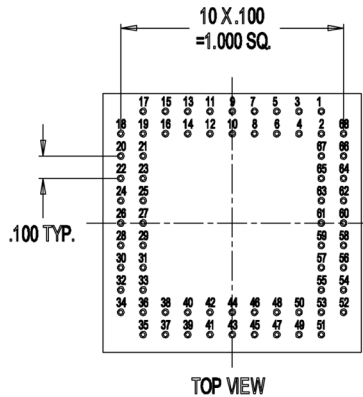

Bristol, PA 19007-6810 USA
TEL (215) 781-9956 • FAX (215) 781-9845
WWW.ARIESELEC.COM • INFO@ARIESELEC.COM