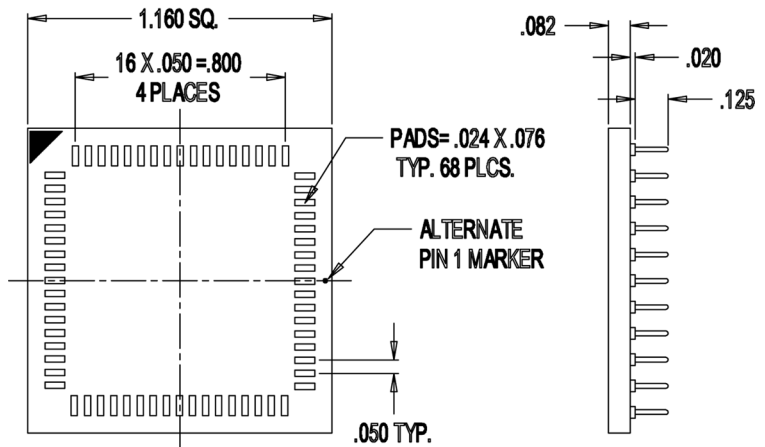

Bristol, PA 19007-6810 USA
TEL (215) 781-9956 • FAX (215) 781-9845
WWW.ARIESELEC.COM • INFO@ARIESELEC.COM