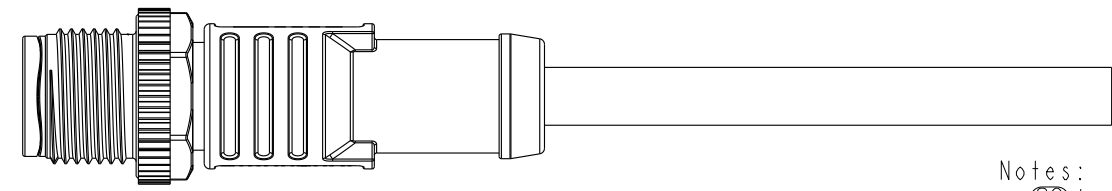

① MSBP-05BMMM-SL8000
Color:Black

② Cable

- Notes:
- * \varnothing Important Dimension.
 - * Waterproof Rate: IP68.
 - * Connector: PU+GF,Black.
 - * Male Pin: Copper Alloy, Gold Plated.
 - * Screw Nut:Nylon, Black..
 - * Outer Mold: PU,Black.
 - * Cable: (A) UL2517,PVC Jacket,Yellow.
(B) UL20549,PUR Jacket,Black.
(D) UL2517,PVC Jacket,Black.
 - * Rated Voltage: 60V dc. or ac.
 - * Rated Current: 4A
 - * Operating Temperature: -25~85°C
 - * Cable Length Tolerance: 01M:±40mm
02M~05M:±60mm
06M~10M:±100mm
11M~30M:±200mm
31M~99M:±500mm