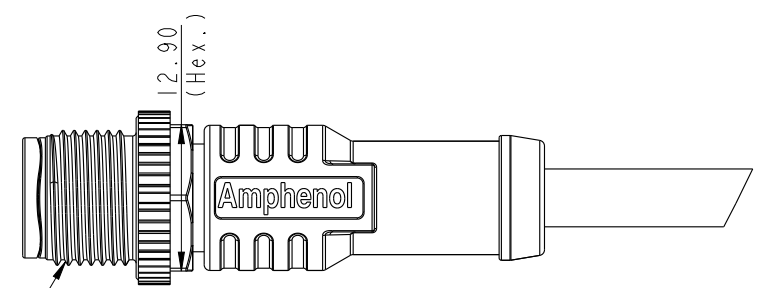

① MSBP-05BMMM-SL8000
Color:Black

② Cable

- Notes:
- * \varnothing Important Dimension.
 - * Waterproof Rate: IP68.
 - * Connector: PU+GF,Black.
 - * Male Pin: Copper Alloy, Gold Plated.
 - * Screw Nut:Nylon, Black..
 - * Outer Mold: PU,Black.
 - * Cable: (A) UL2517,PVC Jacket,Yellow.
(B) UL20549,PUR Jacket,Black.
(D) UL2517,PVC Jacket,Black.
 - * Rated Voltage: 60V dc. or ac.
 - * Rated Current: 4A
 - * Operating Temperature: -25~85°C
 - * Cable Length Tolerance: 01M:±40mm
02M~05M:±60mm
06M~10M:±100mm
11M~30M:±200mm
31M~99M:±500mm

UNIT:mm		
TOLERANCE		
±0.5mm		

TITLE M12 B Type Cable Male Conn.			
SCALE 3:2	SIZE A4	SHEET 1 OF 2	
REV. B	WC-REV. A.2	\varnothing : Inspection item	

Amphenol LTW
安費諾亮泰企業股份有限公司

ITEM NO	DRAWN BY Lingpeng	DATE 2017-04-06
DWG NO MSBP-05BMMM-SL8XXX	CHECKED BY Ma Fei	DATE 2017-04-06
CUSTOMER ALTW	APPROVED BY Jerry	DATE 2017-04-06

M SBP - 05 B M M M - S L 8 X XX

SBP: B-Code Plastic Nut
 05: 5Pin
 B: Cable Without S/R (線端無網尾)
 M: Male Connector (公座)
 M: Male Pin (公Pin)
 M: Molding Type (射出成型)

XX: 01~99Meters
 01: 01Meter
 02: 02Meters
 :
 99: 99Meters

A: PVC UL2517 Cable, Yellow (PVC黃色外被線材)
 B: PUR UL20549 Cable, Black (PUR黑色外被線材)
 D: PVC UL2517 Cable, Black (PVC黑色外被線材)

8: IP68 (防水等級68)
 L: Straight (180°線端)
 S: Screw (螺紋式)

Pin Assignments
Front View