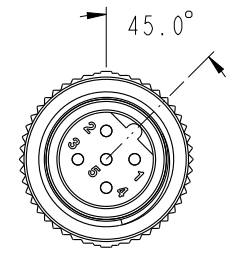

① MSBP-05BMMM-SL8000
Color:Black

② Cable

- Notes:
- * \varnothing Important Dimension.
 - * Waterproof Rate: IP68.
 - * Connector: PU+GF,Black.
 - * Male Pin: Copper Alloy, Gold Plated.
 - * Screw Nut:Nylon, Black..
 - * Outer Mold: PU,Black.
 - * Cable: (A) UL2517,PVC Jacket,Yellow.
(B) UL20549,PUR Jacket,Black.
(D) UL2517,PVC Jacket,Black.
 - * Rated Voltage: 60V dc. or ac.
 - * Rated Current: 4A
 - * Operating Temperature: -25~85°C
 - * Cable Length Tolerance: 01M:±40mm
02M~05M:±60mm
06M~10M:±100mm
11M~30M:±200mm
31M~99M:±500mm

UNIT:mm		
TOLERANCE		
±0.5mm		

TITLE M12 B Type Cable Male Conn.			
SCALE 3:2	SIZE A4	SHEET 1 OF 2	
REV. B	WC-REV. A.2	\varnothing : Inspection item	

Amphenol LTW
安費諾亮泰企業股份有限公司

ITEM NO	DRAWN BY Lingpeng	DATE 2017-04-06
DWG NO MSBP-05BMMM-SL8XXX	CHECKED BY Ma Fei	DATE 2017-04-06
CUSTOMER ALTW	APPROVED BY Jerry	DATE 2017-04-06

M SBP - 05 B M M M - S L 8 X XX

SBP: B-Code Plastic Nut
 05: 5Pin
 B: Cable Without S/R (線端無網尾)
 M: Male Connector (公座)
 M: Male Pin (公Pin)
 M: Molding Type (射出成型)

XX: 01~99Meters
 01: 01Meter
 02: 02Meters
 :
 99: 99Meters

A: PVC UL2517 Cable, Yellow (PVC黃色外被線材)
 B: PUR UL20549 Cable, Black (PUR黑色外被線材)
 D: PVC UL2517 Cable, Black (PVC黑色外被線材)

8: IP68 (防水等級68)
 L: Straight (180°線端)
 S: Screw (螺紋式)

Pin Assignments
Front View