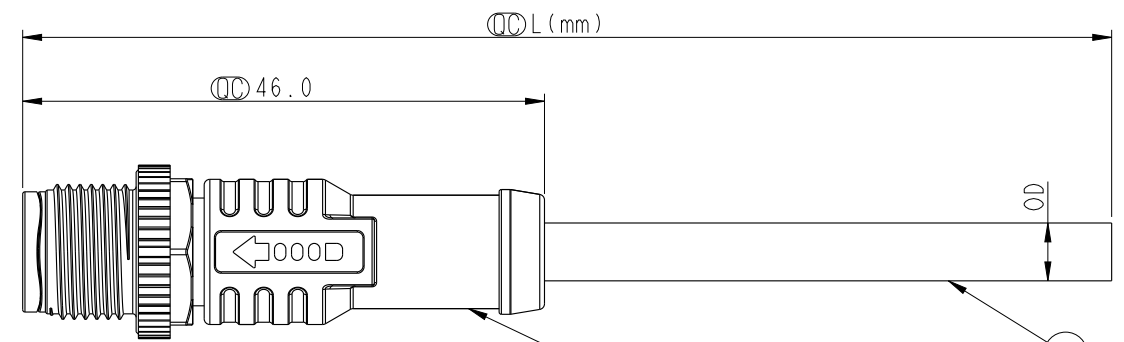

① MSBP-05BMMM-SL8000
Color:Black

② Cable

- Notes:
- * \varnothing Important Dimension.
 - * Waterproof Rate: IP68.
 - * Connector: PU+GF,Black.
 - * Male Pin: Copper Alloy, Gold Plated.
 - * Screw Nut:Nylon, Black..
 - * Outer Mold: PU,Black.
 - * Cable: (A) UL2517,PVC Jacket,Yellow.
(B) UL20549,PUR Jacket,Black.
(D) UL2517,PVC Jacket,Black.
 - * Rated Voltage: 60V dc. or ac.
 - * Rated Current: 4A
 - * Operating Temperature: -25~85°C
 - * Cable Length Tolerance: 01M:±40mm
02M~05M:±60mm
06M~10M:±100mm
11M~30M:±200mm
31M~99M:±500mm

UNIT:mm		
TOLERANCE		
±0.5mm		

TITLE M12 B Type Cable Male Conn.			
SCALE 3:2	SIZE A4	SHEET 1 OF 2	
REV. B	WC-REV. A.2	\varnothing : Inspection item	

Amphenol LTW
安費諾亮泰企業股份有限公司

ITEM NO	DRAWN BY Lingpeng	DATE 2017-04-06
DWG NO MSBP-05BMMM-SL8XXX	CHECKED BY Ma Fei	DATE 2017-04-06
CUSTOMER ALTW	APPROVED BY Jerry	DATE 2017-04-06

M SBP - 05 B M M M - S L 8 X XX

SBP: B-Code Plastic Nut
 05: 5Pin
 B: Cable Without S/R (線端無網尾)
 M: Male Connector (公座)
 M: Male Pin (公Pin)
 M: Molding Type (射出成型)

XX: 01~99Meters
 01: 01Meter
 02: 02Meters
 :
 99: 99Meters

A: PVC UL2517 Cable, Yellow (PVC黃色外被線材)
 B: PUR UL20549 Cable, Black (PUR黑色外被線材)
 D: PVC UL2517 Cable, Black (PVC黑色外被線材)

8: IP68 (防水等級68)
 L: Straight (180°線端)
 S: Screw (螺紋式)

Pin Assignments
Front View