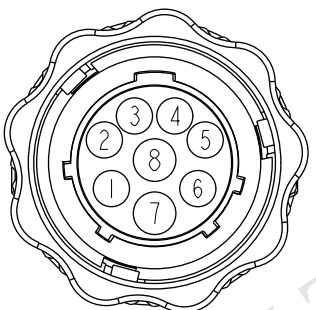

GBD-08AFFM-TL8AXX

XX: 01~99Meter
 01: 01Meter
 02: 02Meters
 ...
 99: 99Meters

Cable Length(L): 01~99Meters

1 GBD-08AFFM-TL8000 Black

Conn. Pin Assignments Front View

1	Black (24AWG)	黑
2	Brown (24AWG)	棕
3	Red (24AWG)	紅
4	Orange (24AWG)	橘
5	Yellow (24AWG)	黃
6	Purple (24AWG)	紫
7	Green (20AWG)	綠
8	Blue (20AWG)	藍
Conn.	Wire Color	

Note:

- * \varnothing Important Dimension To Check
- * Waterproof Rate: IP68
 IP68: 1M Depth Of Water In 24hours
- * Connector: PBT+PC, Black
- * Female Pin: Copper Alloy, Gold Plated
- * Cable: UL2464 (20#*2C+24#*6C)+D+A, Black, PVC Jacket, UV Resistant, OD=6.0mm
- * Cable Length Tolerance: 01M:±40mm
 02M~05M:±60mm
 06M~10M:±100mm
 11M~30M:±200mm
 31M~99M:±500mm

UNIT:mm	
TOLERANCE	±0.5 mm

TITLE 三點卡合 G Size Cable Lock 8P F Conn F Pin			
SCALE 1:1	SIZE A4	SHEET 1 OF 1	
REV. B	WC-REV. A.1	\varnothing : Inspection item	

Amphenol LTW
 安費諾亮泰企業股份有限公司

ITEM NO	DRAWN BY	DATE
	Vicky	2015-05-11
DWG NO	CHECKED BY	DATE
GBD-08AFFM-TL8AXX	Rita	2015-05-11
CUSTOMER	APPROVED BY	DATE
ALTW	Lion	2015-05-11