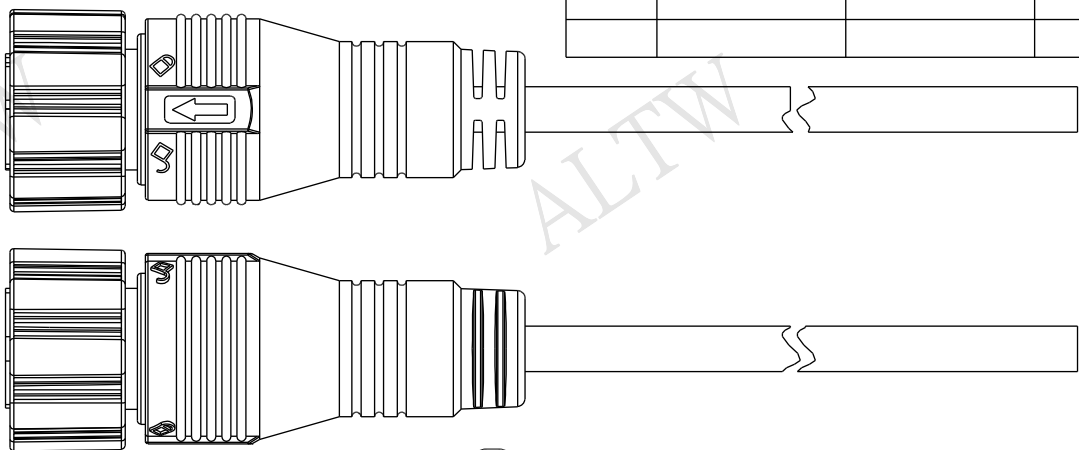

GBD-08AFFM-TL8AXX

XX: 01~99Meter
 01: 01Meter
 02: 02Meters
 ...
 99: 99Meters

Cable Length(L): 01~99Meters

1 GBD-08AFFM-TL8000 Black

Conn. Pin Assignments Front View

1	Black (24AWG)	黑
2	Brown (24AWG)	棕
3	Red (24AWG)	紅
4	Orange (24AWG)	橘
5	Yellow (24AWG)	黃
6	Purple (24AWG)	紫
7	Green (20AWG)	綠
8	Blue (20AWG)	藍
Conn.	Wire Color	

Note:

- * \varnothing Important Dimension To Check
- * Waterproof Rate: IP68
 IP68: 1M Depth Of Water In 24hours
- * Connector: PBT+PC, Black
- * Female Pin: Copper Alloy, Gold Plated
- * Cable: UL2464 (20#*2C+24#*6C)+D+A, Black, PVC Jacket, UV Resistant, OD=6.0mm
- * Cable Length Tolerance: 01M:±40mm
 02M~05M:±60mm
 06M~10M:±100mm
 11M~30M:±200mm
 31M~99M:±500mm

UNIT:mm	
TOLERANCE	±0.5 mm

TITLE 三點卡合 G Size Cable Lock 8P F Conn F Pin			
SCALE 1:1	SIZE A4	SHEET 1 OF 1	
REV. B	WC-REV. A.1	\varnothing : Inspection item	

Amphenol LTW
 安費諾亮泰企業股份有限公司

ITEM NO	DRAWN BY	DATE
	Vicky	2015-05-11
DWG NO	CHECKED BY	DATE
GBD-08AFFM-TL8AXX	Rita	2015-05-11
CUSTOMER	APPROVED BY	DATE
ALTW	Lion	2015-05-11