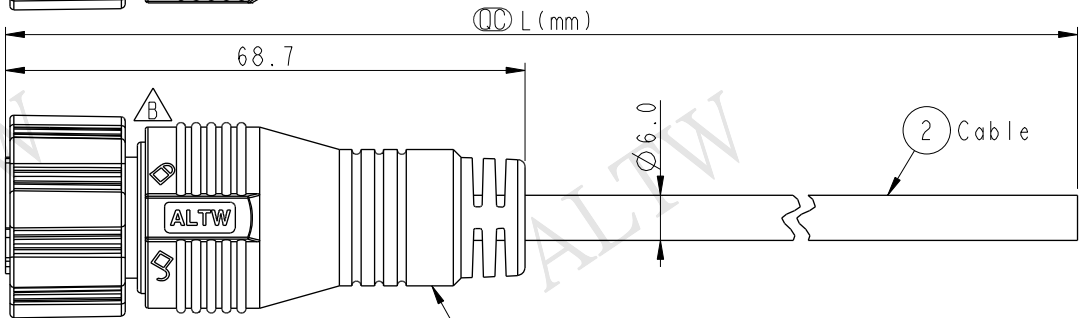

GBD-08AFFM-TL8AXX

XX: 01~99Meter
 01: 01Meter
 02: 02Meters
 ...
 99: 99Meters

Cable Length(L): 01~99Meters

1 GBD-08AFFM-TL8000 Black

Conn. Pin Assignments Front View

1	Black (24AWG)	黑
2	Brown (24AWG)	棕
3	Red (24AWG)	紅
4	Orange (24AWG)	橘
5	Yellow (24AWG)	黃
6	Purple (24AWG)	紫
7	Green (20AWG)	綠
8	Blue (20AWG)	藍
Conn.	Wire Color	

Note:

- * \varnothing Important Dimension To Check
- * Waterproof Rate: IP68
 IP68: 1M Depth Of Water In 24hours
- * Connector: PBT+PC, Black
- * Female Pin: Copper Alloy, Gold Plated
- * Cable: UL2464 (20#*2C+24#*6C)+D+A, Black, PVC Jacket, UV Resistant, OD=6.0mm
- * Cable Length Tolerance: 01M:±40mm
 02M~05M:±60mm
 06M~10M:±100mm
 11M~30M:±200mm
 31M~99M:±500mm

UNIT:mm	
TOLERANCE	±0.5 mm

TITLE 三點卡合 G Size Cable Lock 8P F Conn F Pin			
SCALE 1:1	SIZE A4	SHEET 1 OF 1	
REV. B	WC-REV. A.1	\varnothing : Inspection item	

Amphenol LTW
 安費諾亮泰企業股份有限公司

ITEM NO	DRAWN BY	DATE
	Vicky	2015-05-11
DWG NO	CHECKED BY	DATE
GBD-08AFFM-TL8AXX	Rita	2015-05-11
CUSTOMER	APPROVED BY	DATE
ALTW	Lion	2015-05-11