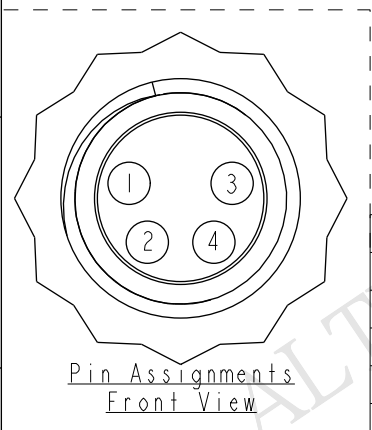

8P-04BFFM-SR7BXX
 XX: 01~99Meters
 01: 01Meter
 02: 02Meters
 ...
 99: 99Meters
 Cable Length(L): 01~99Meters

4	Black	黑
3	Blue	藍
2	White	白
1	Brown	棕
Conn.	Wire Color	
	Pin Out	

- Notes:
- * Q Important Dimension.
 - * Waterproof Rate: IP67.
 - * Connector: PU, Black.
 - * Female Pin: Copper Alloy, Gold Plated.
 - * Cable: 22AWG*4C+Insulation, Black, PU, OD=4.8mm.
 - * \triangle Cable Length Tolerance:
 - 01M: ± 40 mm
 - 02M~05M: ± 60 mm
 - 06M~10M: ± 100 mm
 - 11M~30M: ± 200 mm
 - 31M~99M: ± 500 mm

UNIT:mm		
TOLERANCE		
± 0.5 mm		

TITLE \triangle M8 Conn Cable Screw 4P F Conn F Pin			
SCALE 3:2	SIZE A4	SHEET 1 OF 1	
REV. C	WC-REV. A.1	Q : Inspection item	

Amphenol LTW
 安費諾亮泰企業股份有限公司

ITEM NO	DRAWN BY	DATE
8P-04BFFM-SR7BXX	Sam	2015-01-07
CUSTOMER	CHECKED BY	DATE
ALTW	Vicky	2015-01-07
	APPROVED BY	DATE
	Rita	2015-01-07