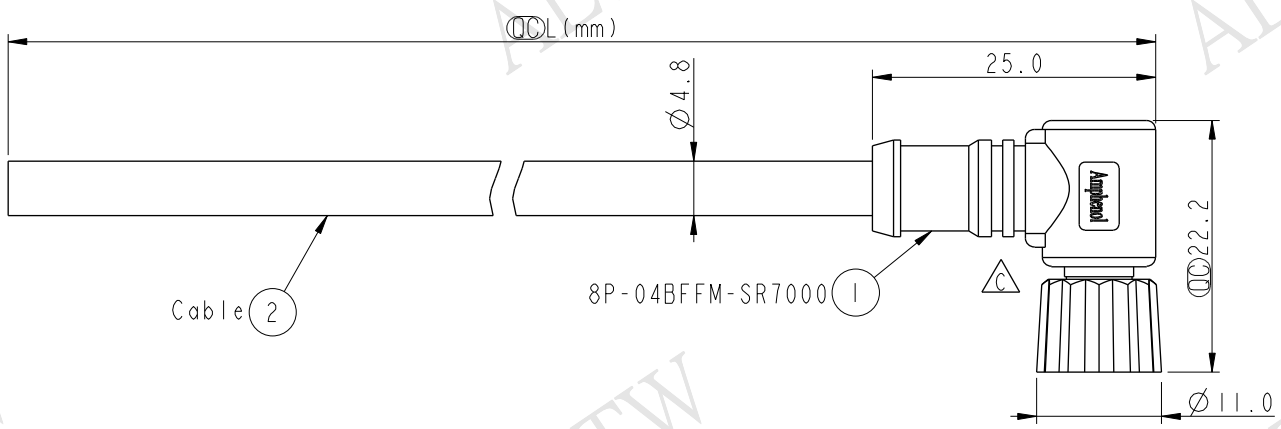

8P-04BFFM-SR7BXX
 XX: 01~99Meters
 01: 01Meter
 02: 02Meters
 ...
 99: 99Meters
 Cable Length(L): 01~99Meters

4	Black	黑
3	Blue	藍
2	White	白
1	Brown	棕
Conn.	Wire Color	
	Pin Out	

- Notes:
- * Q Important Dimension.
 - * Waterproof Rate: IP67.
 - * Connector: PU, Black.
 - * Female Pin: Copper Alloy, Gold Plated.
 - * Cable: 22AWG*4C+Insulation, Black, PU, OD=4.8mm.
 - * \triangle Cable Length Tolerance:
 - 01M: ± 40 mm
 - 02M~05M: ± 60 mm
 - 06M~10M: ± 100 mm
 - 11M~30M: ± 200 mm
 - 31M~99M: ± 500 mm

UNIT:mm		
TOLERANCE		
± 0.5 mm		

TITLE \triangle M8 Conn Cable Screw 4P F Conn F Pin			
SCALE 3:2	SIZE A4	SHEET 1 OF 1	
REV. C	WC-REV. A.1	Q : Inspection item	

Amphenol LTW
 安費諾亮泰企業股份有限公司

ITEM NO	DRAWN BY	DATE
8P-04BFFM-SR7BXX	Sam	2015-01-07
CUSTOMER	CHECKED BY	DATE
ALTW	Vicky	2015-01-07
	APPROVED BY	DATE
	Rita	2015-01-07