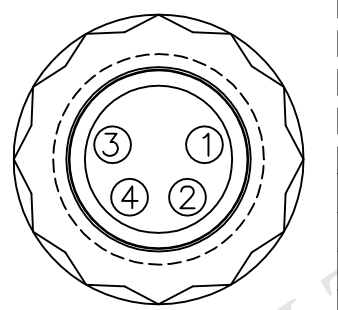

REV.	ECN NO.	DATE	SIGN	DESCRIPTION
B	LEN-920538~541	2009/02/24	Vicky	Update the drawing.
C	LEN1650539~542	2016/05/16	Vicky	Update Logo

Cable ②

8P-04AMMM-SL7000 ①
Color:Black

8P-04AMMM-SL7AXX
 XX:01~99Meters
 01:01Meter
 02:02Meters
 :
 :
 99:99Meters
 Cable Length(L):01~99Meters

- Note:
- * @C Important Dimension.
 - * Waterproof Rate:IP67.
 - * Connector:PU,Black.
 - * Male Pin:Copper Alloy,Gold Plated.
 - * Cable:UL2464 22AWG*4C+Talcum,Black, PVC Jacket,UV Resistant,OD=5.0mm.
 - * Cable Length Tolerance:
 - 01M:±40mm
 - 02M~05M:±60mm
 - 06M~10M:±100mm
 - 11M~30M:±200mm
 - 31M~99M:±500mm

Pin Assignments
Front View

4	Black	黑
3	Blue	藍
2	White	白
1	Brown	棕
Conn.	Wire Color	
	Pin Out	

UNIT:mm	
TOLERANCE	±0.5 mm

TITLE	M8 Conn	
	Cable Screw 4P M Conn M Pin	
SCALE	Free	SHEET 1 OF 1
REV.	C	SIZE A4 @C :Inspection Item