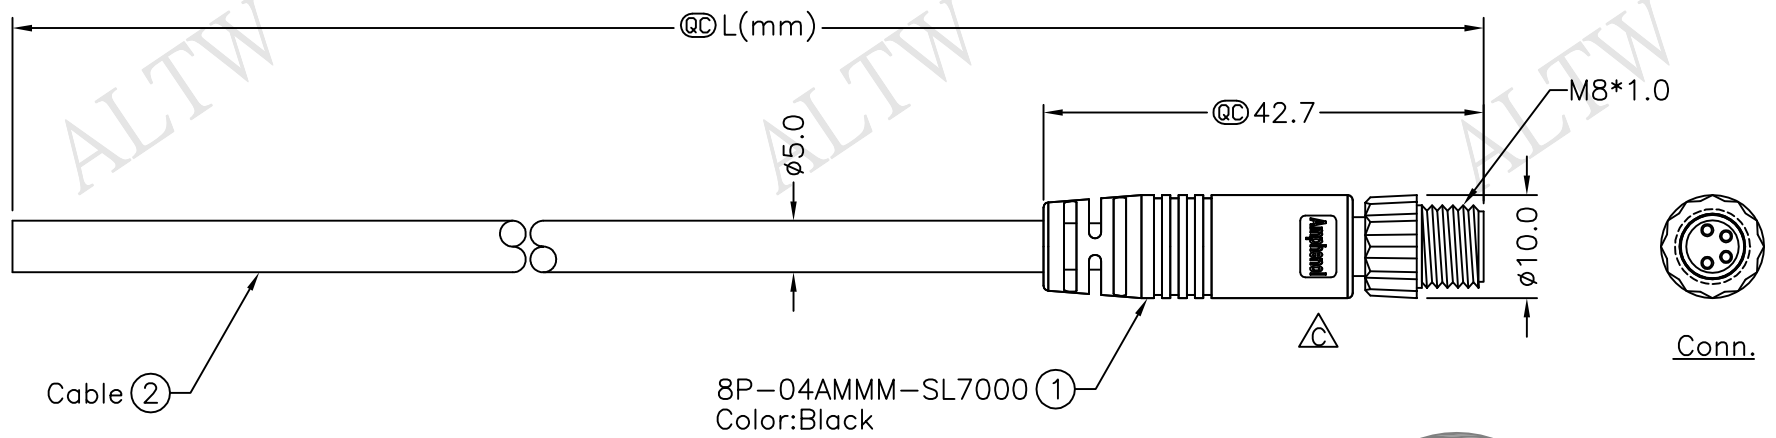

REV.	ECN NO.	DATE	SIGN	DESCRIPTION
B	LEN-920538~541	2009/02/24	Vicky	Update the drawing.
C	LEN1650539~542	2016/05/16	Vicky	Update Logo

Cable ②

8P-04AMMM-SL7000 ①
Color:Black

8P-04AMMM-SL7AXX
 XX:01~99Meters
 01:01Meter
 02:02Meters
 :
 :
 99:99Meters
 Cable Length(L):01~99Meters

- Note:
- * @C Important Dimension.
 - * Waterproof Rate:IP67.
 - * Connector:PU,Black.
 - * Male Pin:Copper Alloy,Gold Plated.
 - * Cable:UL2464 22AWG*4C+Talcum,Black, PVC Jacket,UV Resistant,OD=5.0mm.
 - * Cable Length Tolerance:
 - 01M:±40mm
 - 02M~05M:±60mm
 - 06M~10M:±100mm
 - 11M~30M:±200mm
 - 31M~99M:±500mm

Pin Assignments
Front View

4	Black	黑
3	Blue	藍
2	White	白
1	Brown	棕
Conn.	Wire Color	
	Pin Out	

UNIT:mm	
TOLERANCE	±0.5 mm

TITLE	M8 Conn	
	Cable Screw 4P M Conn M Pin	
SCALE	Free	SHEET 1 OF 1
REV.	C	SIZE A4 @C :Inspection Item