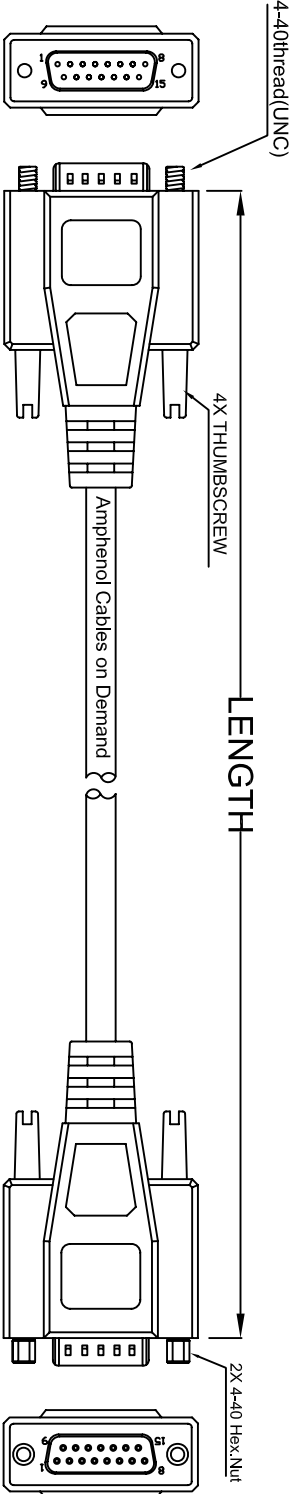

THE INFORMATION CONTAINED IN THIS DRAWING IS THE SOLE PROPERTY OF AMPHENOL CABLES ON DEMAND. ANY REPRODUCTION OR DISCLOSURE TO THIRD PARTIES, IN PART OR WHOLE, WITHOUT THE EXPRESS WRITTEN PERMISSION OF AMPHENOL CABLES ON DEMAND IS PROHIBITED.

REV.	DESCRIPTION	DATE	APPROVED
A	NEW RELEASE	07/02/07	
A1	Add wiring color	13/JAN/2012	
A2	Add Length=1.5FT(18")	14/SEP/2016	
A3	Revise cable specification(Delete brand)	8/NOV/2016	
A4	Add length=(6' & 20' & 35')	9/NOV/2017	

LENGTH & P/N Table

LENGTH	P/N	Cable Color
1.5FT ±0.8 inch	CS-DSDMDB15MF-001.5	GREY
2.5FT ±1 inch	CS-DSDMDB15MF-002.5	GREY
5FT ±2 inch	CS-DSDMDB15MF-005	GREY
10FT ±3 inch	CS-DSDMDB15MF-010	GREY
15FT ±3 inch	CS-DSDMDB15MF-015	GREY
16FT ±3 inch	CS-DSDMDB15MF-016	GREY
20FT ±4 inch	CS-DSDMDB15MF-020	GREY
25FT ±4 inch	CS-DSDMDB15MF-025	GREY
35FT ±6 inch	CS-DSDMDB15MF-035	GREY
50FT ±8 inch	CS-DSDMDB15MF-050	GREY

PIN OUT:		
Male	Female	Color
PIN1	PIN1	Black
PIN2	PIN2	Brown
PIN3	PIN3	Red
PIN4	PIN4	Orange
PIN5	PIN5	Yellow
PIN6	PIN6	Green
PIN7	PIN7	Blue
PIN8	PIN8	Purple
PIN9	PIN9	Gray
PIN10	PIN10	White
PIN11	PIN11	Pink
PIN12	PIN12	Light Green
PIN13	PIN13	Black/White
PIN14	PIN14	Brown/White
PIN15	PIN15	Red/White
SHIELD	SHIELD	Drain Wire