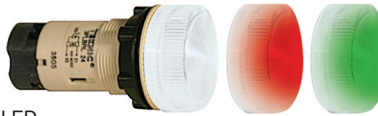

Unibody LED Indicator Plastic Pilot Lights

Pilot Lights with integral LED

Multi color LED pilot light
Clear Lens / Red / Green LED

Color	Description	Cat No.
	White Lens/Yellow LED	12V AC/DC 3PLBR1L-012
	White Lens/Yellow LED	24V AC/DC 3PLBR1L-024
	White Lens/Yellow LED	48V AC/DC 3PLBR1L-048
	White Lens/Yellow LED	110V AC* 3PLBR1L-110
	White Lens/Yellow LED	230V AC* 3PLBR1L-230
	White Lens/White LED	12V AC/DC 3PLBR1LS-012
	White Lens/White LED	24V AC/DC 3PLBR1LS-024
	White Lens/White LED	48V AC/DC 3PLBR1LS-048
	White Lens/White LED	110V AC* 3PLBR1LS-110
	White Lens/White LED	230V AC* 3PLBR1LS-230
	Green Lens/Green LED	12V AC/DC 3PLBR3L-012
	Green Lens/Green LED	24V AC/DC 3PLBR3L-024
	Green Lens/Green LED	48V AC/DC 3PLBR3L-048
	Green Lens/Green LED	110V AC* 3PLBR3L-110
	Green Lens/Green LED	230V AC* 3PLBR3L-230
	Red Lens/Red LED	12V AC/DC 3PLBR4L-012
	Red Lens/Red LED	24V AC/DC 3PLBR4L-024
	Red Lens/Red LED	48V AC/DC 3PLBR4L-048
	Red Lens/Red LED	110V AC* 3PLBR4L-110
	Red Lens/Red LED	230V AC* 3PLBR4L-230
	Clear Lens /Red/Green LED	12V AC/DC 3PLBR34L-012
	Clear Lens /Red/Green LED	24V AC/DC 3PLBR34L-024
	Clear Lens /Red/Green LED	48V AC/DC 3PLBR34L-048
	Clear Lens /Red/Green LED	110V AC* 3PLBR34L-110
	Clear Lens /Red/Green LED	230V AC* 3PLBR34L-230
	Amber Lens/Amber LED	12V AC/DC 3PLBR5L-012
	Amber Lens/Amber LED	24V AC/DC 3PLBR5L-024
	Amber Lens/Amber LED	48V AC/DC 3PLBR5L-048
	Amber Lens/Amber LED	110V AC* 3PLBR5L-110
	Amber Lens/Amber LED	230V AC* 3PLBR5L-230
	Blue Lens/Blue LED	12V AC/DC 3PLBR6L-012
	Blue Lens/Blue LED	24V AC/DC 3PLBR6L-024
	Blue Lens/Blue LED	48V AC/DC 3PLBR6L-048
	Blue Lens/Blue LED	110V AC* 3PLBR6L-110
	Blue Lens/Blue LED	230V AC* 3PLBR6L-230
	Clear Lens/Yellow LED	12V AC/DC 3PLBR7L-012
	Clear Lens/Yellow LED	24V AC/DC 3PLBR7L-024
	Clear Lens/Yellow LED	48V AC/DC 3PLBR7L-048
	Clear Lens/Yellow LED	110V AC* 3PLBR7L-110
	Clear Lens/Yellow LED	230V AC* 3PLBR7L-230
	Clear Lens/White LED	12V AC/DC 3PLBR7LS-012
	Clear Lens/White LED	24V AC/DC 3PLBR7LS-024
	Clear Lens/White LED	48V AC/DC 3PLBR7LS-048
	Clear Lens/White LED	110V AC* 3PLBR7LS-110
	Clear Lens/White LED	230V AC* 3PLBR7LS-230
	Yellow Lens/Yellow LED	12V AC/DC 3PLBR8L-012
	Yellow Lens/Yellow LED	24V AC/DC 3PLBR8L-024
	Yellow Lens/Yellow LED	48V AC/DC 3PLBR8L-048
	Yellow Lens/Yellow LED	110V AC* 3PLBR8L-110
	Yellow Lens/Yellow LED	230V AC* 3PLBR8L-230