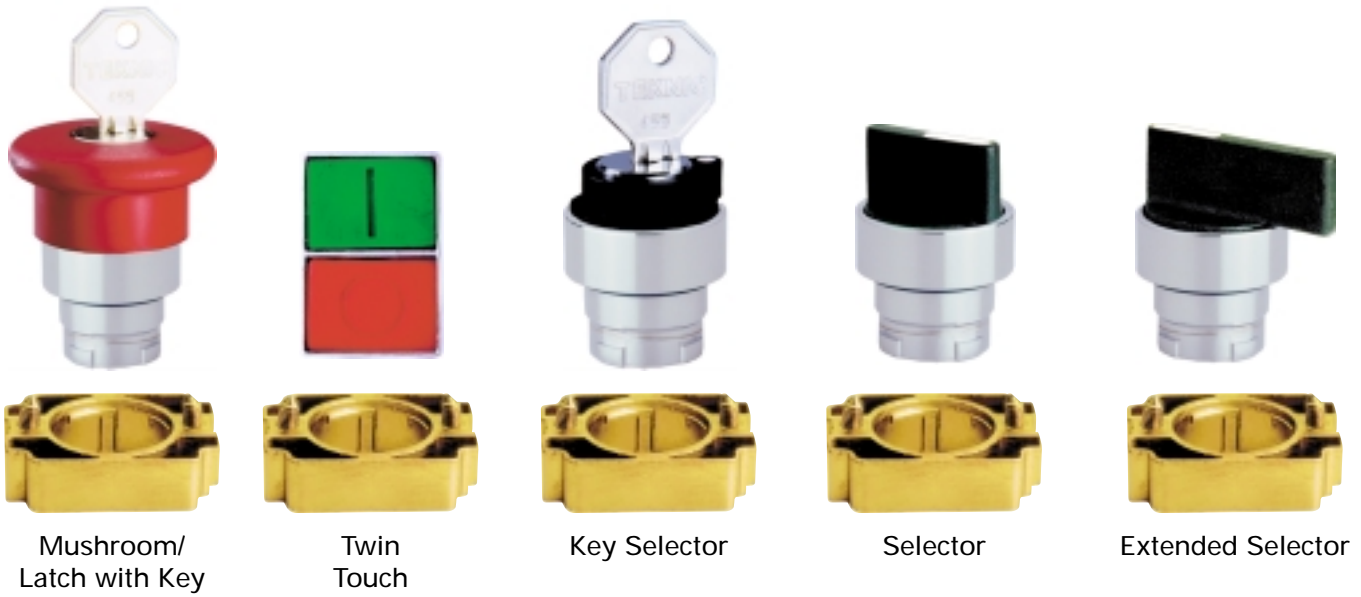

## 22mm Non Illuminated Metal Operators

### Push buttons

### Selector Switches

Cat. No.

Cat. No.

Cat. No.

Cat. No.

Cat. No.

■ 2AMLKB2

Green/Red  
2ATF3-F4-IO