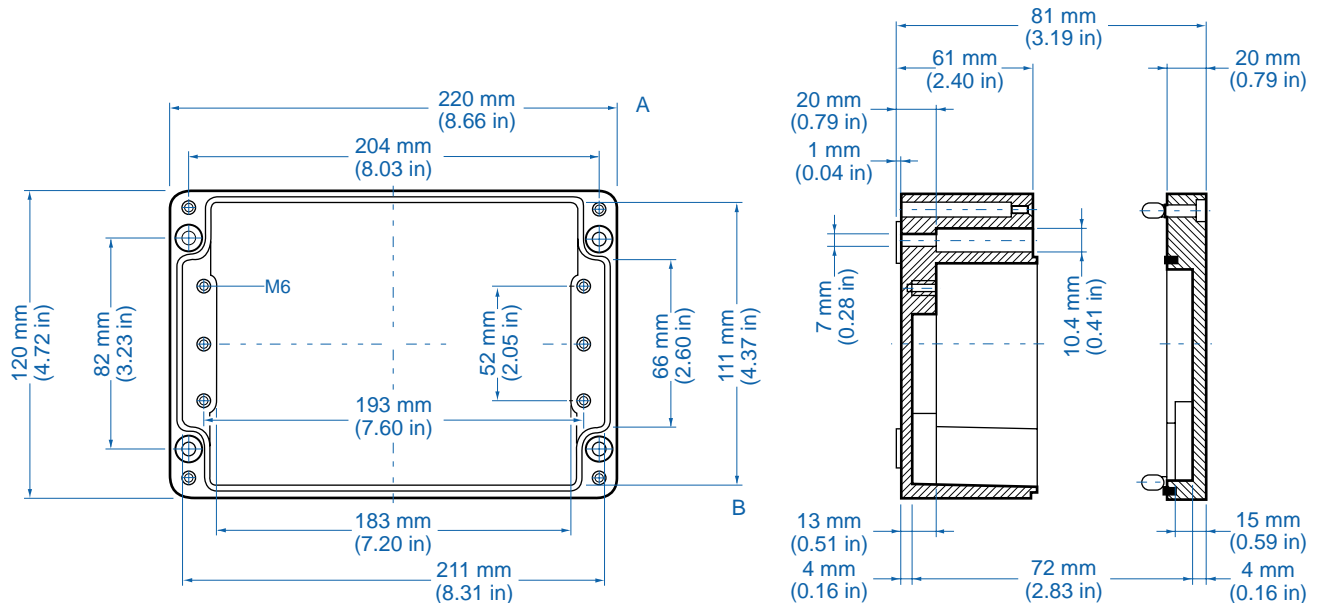

Please refer to pages 106-113 for additional accessories and detailed information.

AL 1212-8 – Aluminum – 122x120mm (4.80x4.72in.)

Standard Features

- **Protection Level:** IP65
- **Technical:** Smooth Sidewalls
- **Enclosure Material:** Cast Aluminum, Al Si 12
- **Temperature Range:** -40°C to 100°C (-40°F to 212°F)
- **Gasket Material:** Polyurethane
-35°C to 80°C (-31°F to 176°F)
- **Color:** Silver Gray, RAL 7001
- **Accessories:** See section below

Please refer to pages 106-113 for additional accessories and detailed information.

Standard Features

- **Protection Level:** IP65
- **Technical:** Smooth Sidewalls
- **Enclosure Material:** Cast Aluminum, Al Si 12
- **Temperature Range:** -40°C to 100°C (-40°F to 212°F)
- **Gasket Material:** Polyurethane
-35°C to 80°C (-31°F to 176°F)
- **Color:** Silver Gray, RAL 7001
- **Accessories:** See section below

Aluminum

Ordering Information	Cat. No.	Type	Length	Dimensions mm (in)		Std. Pk.
				Width	Height	
Enclosure	150-010	AL 2212-8	220 mm (8.66 in)	120 mm (4.72 in)	80 mm (3.15 in)	1

Accessories

Ordering Information	Cat. No.	Type	Std. Pk.
Mounting Plate	155-010	MP2212	1
Hinge Kit Set	154-210	HK-AL	1
DIN Rail TS 35 - 35 x 208mm	162-010	TS35/208	1
Mounting Tab Kit - large	154-006	MT-AL2	1