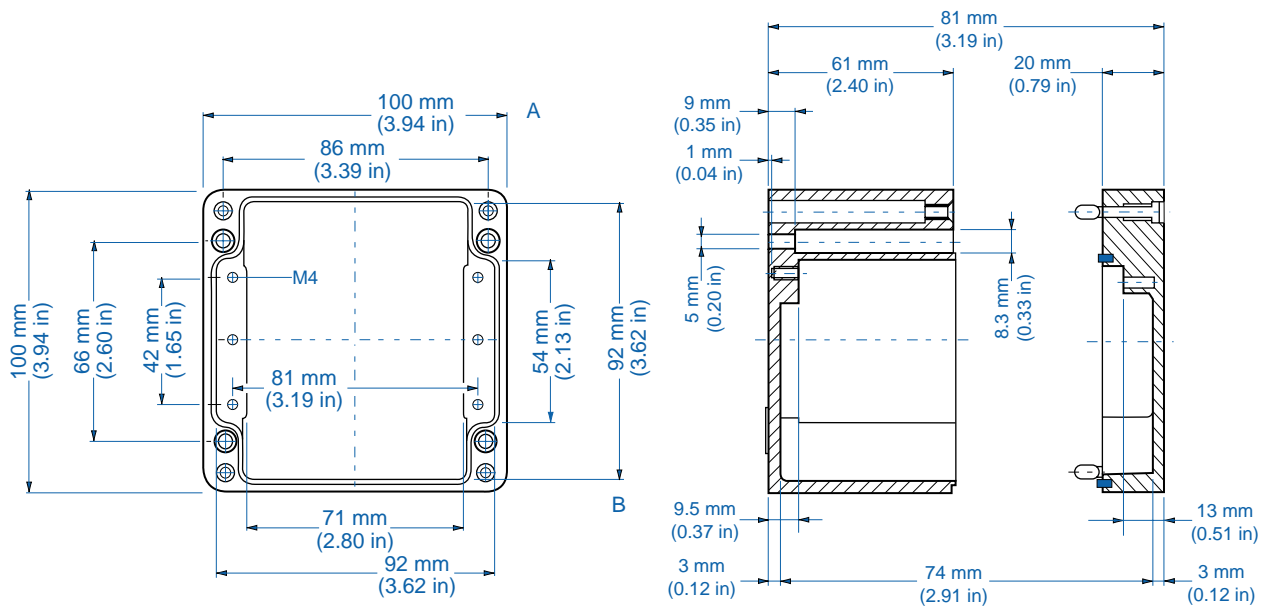

Please refer to pages 106-113 for additional accessories and detailed information.

AL 1808-6 – Aluminum – 175x80mm (6.89x3.15in.)

Standard Features

- **Protection Level:** IP65
- **Technical:** Smooth Sidewalls
- **Enclosure Material:** Cast Aluminum, Al Si 12
- **Temperature Range:** -40°C to 100°C (-40°F to 212°F)
- **Gasket Material:** Polyurethane
-35°C to 80°C (-31°F to 176°F)
- **Color:** Silver Gray, RAL 7001
- **Accessories:** See section below

Please refer to pages 106-113 for additional accessories and detailed information.

Standard Features

- **Protection Level:** IP65
- **Technical:** Smooth Sidewalls
- **Enclosure Material:** Cast Aluminum, Al Si 12
- **Temperature Range:** -40°C to 100°C (-40°F to 212°F)
- **Gasket Material:** Polyurethane
-35°C to 80°C (-31°F to 176°F)
- **Color:** Silver Gray, RAL 7001
- **Accessories:** See section below

Aluminum

Ordering Information	Cat. No.	Type	Length	Dimensions mm (in)		Std. Pk.
				Width	Height	
Enclosure	150-008	AL 1010-8	100 mm (3.94 in)	100 mm (3.94 in)	80 mm (3.15 in)	1

Accessories

Ordering Information	Cat. No.	Type	Std. Pk.
Mounting Plate	155-008	MP1010	1
Mounting Tab Kit - small	154-004	MT-AL1	1

Please refer to pages 106-113 for additional accessories and detailed information.

AL 1212-8 – Aluminum – 122x120mm (4.80x4.72in.)

Standard Features

- **Protection Level:** IP65
- **Technical:** Smooth Sidewalls
- **Enclosure Material:** Cast Aluminum, Al Si 12
- **Temperature Range:** -40°C to 100°C (-40°F to 212°F)
- **Gasket Material:** Polyurethane
-35°C to 80°C (-31°F to 176°F)
- **Color:** Silver Gray, RAL 7001
- **Accessories:** See section below