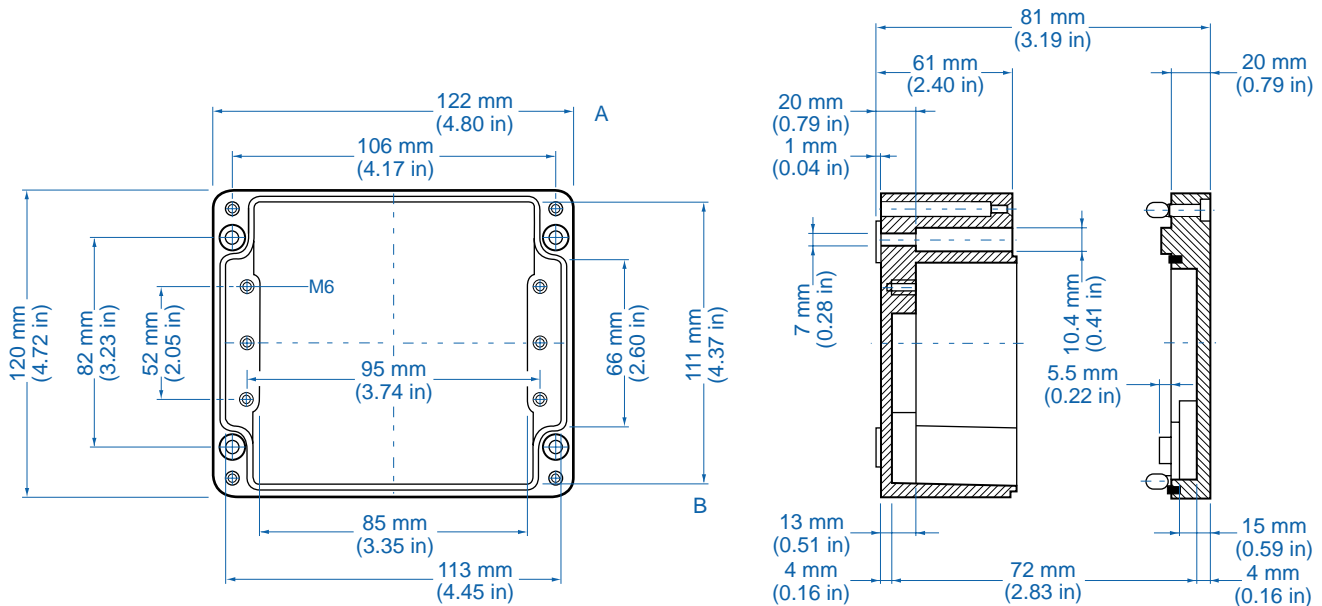

Please refer to pages 106-113 for additional accessories and detailed information.

Standard Features

- **Protection Level:** IP65
- **Technical:** Smooth Sidewalls
- **Enclosure Material:** Cast Aluminum, Al Si 12
- **Temperature Range:** -40°C to 100°C (-40°F to 212°F)
- **Gasket Material:** Polyurethane
-35°C to 80°C (-31°F to 176°F)
- **Color:** Silver Gray, RAL 7001
- **Accessories:** See section below

Please refer to pages 106-113 for additional accessories and detailed information.

AL 1212-8 – Aluminum – 122x120mm (4.80x4.72in.)

Standard Features

- **Protection Level:** IP65
- **Technical:** Smooth Sidewalls
- **Enclosure Material:** Cast Aluminum, Al Si 12
- **Temperature Range:** -40°C to 100°C (-40°F to 212°F)
- **Gasket Material:** Polyurethane
-35°C to 80°C (-31°F to 176°F)
- **Color:** Silver Gray, RAL 7001
- **Accessories:** See section below

Aluminum

Ordering Information	Cat. No.	Type	Length	Dimensions mm (in)		Std. Pk.
				Width	Height	
Enclosure	150-009	AL 1212-8	122 mm (4.80 in)	120 mm (4.72 in)	80 mm (3.15 in)	1

Accessories

Ordering Information	Cat. No.	Type	Std. Pk.
Mounting Plate	155-009	MP1212	1
Hinge Kit Set	154-210	HK-AL	1
DIN Rail TS 35 - 35 x 110 mm	162-009	TS35/110	1
Mounting Tab Kit - large	154-006	MT-AL2	1