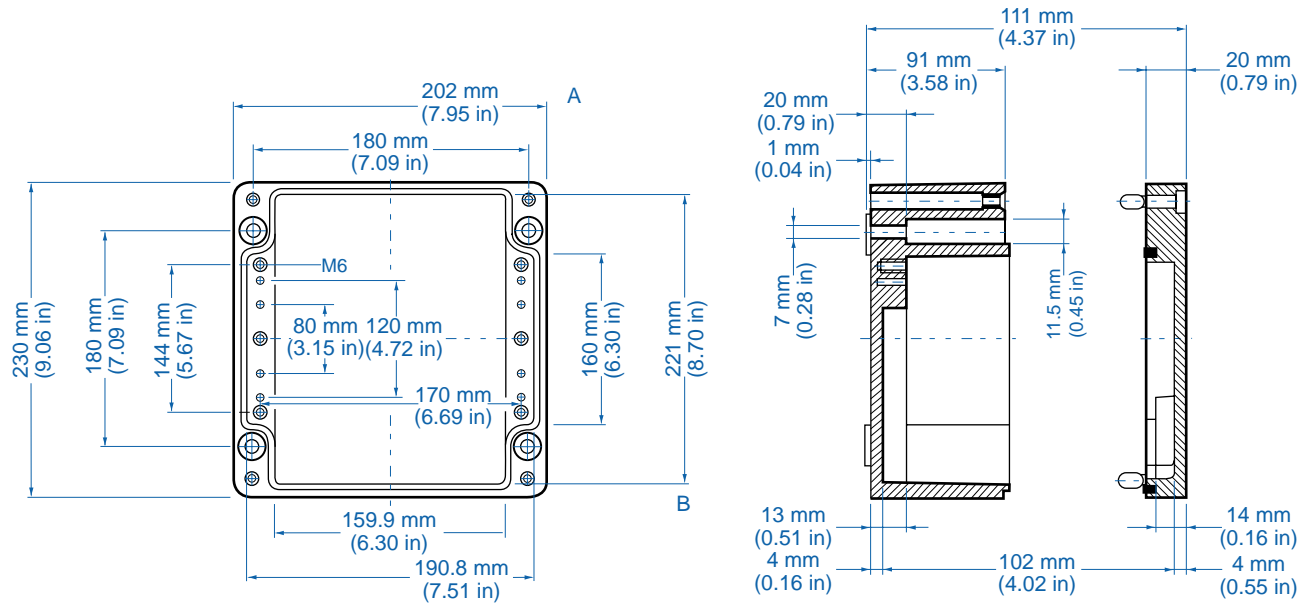

Aluminum

Ordering Information	Cat. No.	Type	Length	Dimensions mm (in)		Std. Pk.
				Width	Height	
Enclosure	150-012	AL 2616-9	260 mm (10.24 in)	160 mm (6.30 in)	90 mm (3.54 in)	1

Accessories

Ordering Information	Cat. No.	Type	Std. Pk.
Mounting Plate	155-012	MP2616	1
Hinge Kit Set	154-210	HK-AL	1
DIN Rail TS 35 - 35 x 245mm	162-012	TS35/245	1
Mounting Tab Kit - large	154-006	MT-AL2	1

Please refer to pages 106-113 for additional accessories and detailed information.

Standard Features

- **Protection Level:** IP65
- **Technical:** Smooth Sidewalls
- **Enclosure Material:** Cast Aluminum, Al Si 12
- **Temperature Range:** -40°C to 100°C (-40°F to 212°F)
- **Gasket Material:** Polyurethane
-35°C to 80°C (-31°F to 176°F)
- **Color:** Silver Gray, RAL 7001
- **Accessories:** See section below

Aluminum

Ordering Information	Cat. No	Type	Length	Dimensions mm (in)		Std. Pk.
				Width	Height	
Enclosure	150-014	AL 2023-11	202 mm (7.95 in)	230 mm (9.06 in)	111 mm (4.37 in)	1

Accessories

Ordering Information	Cat. No.	Type	Std. Pk.
Mounting Plate	155-014	MP2023	1
Hinge Kit Set	154-210	HK-AL	1
DIN Rail TS 35 - 35 x 186mm	162-014	TS35/186	1
Mounting Tab Kit - large	154-006	MT-AL2	1

Please refer to pages 106-113 for additional accessories and detailed information.

AL 2823-11 – Aluminum – 280x230mm (11.02x9.06in.)

Standard Features

- **Protection Level:** IP65
- **Technical:** Smooth Sidewalls
- **Enclosure Material:** Cast Aluminum, Al Si 12
- **Temperature Range:** -40°C to 100°C (-40°F to 212°F)
- **Gasket Material:** Polyurethane
-35°C to 80°C (-31°F to 176°F)
- **Color:** Silver Gray, RAL 7001
- **Accessories:** See section below