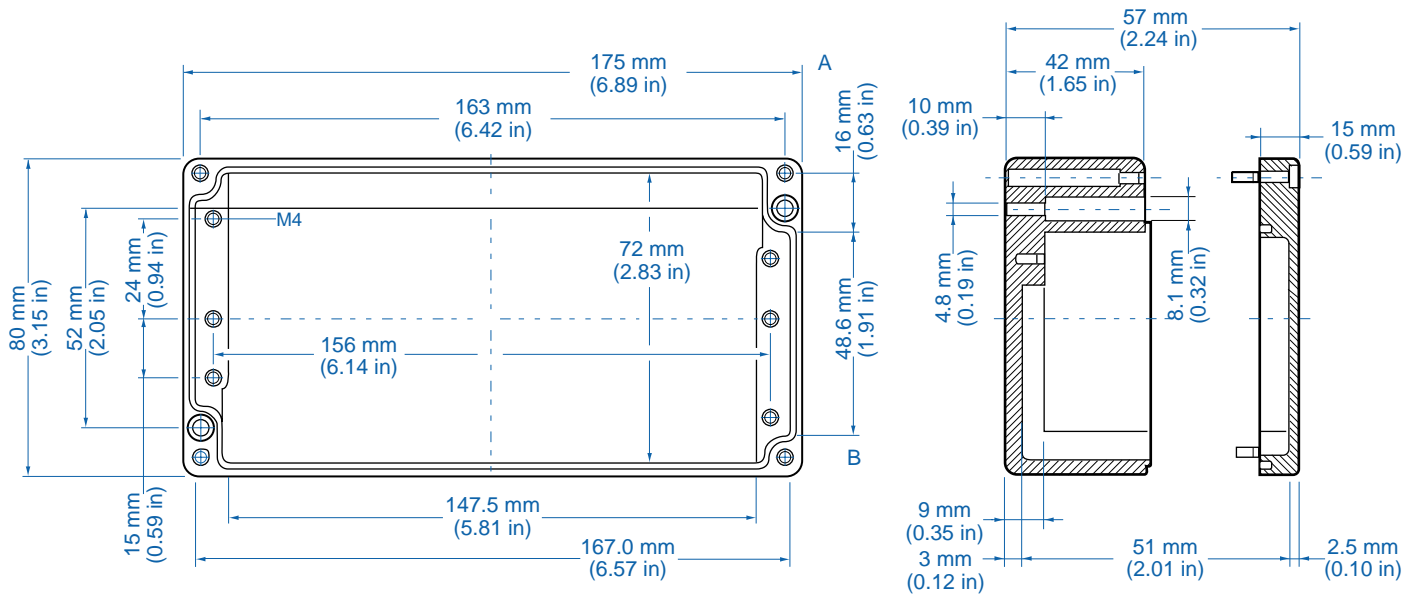

Standard Features

- **Protection Level:** IP65
- **Technical:** Smooth Sidewalls
- **Enclosure Material:** Cast Aluminum, Al Si 12
- **Temperature Range:** -40°C to 100°C (-40°F to 212°F)
- **Gasket Material:** Polyurethane
-35°C to 80°C (-31°F to 176°F)
- **Color:** Silver Gray, RAL 7001
- **Accessories:** See section below

Please refer to pages 106-113 for additional accessories and detailed information.

AL 1808-6 – Aluminum – 175x80mm (6.89x3.15in.)

Standard Features

- **Protection Level:** IP65
- **Technical:** Smooth Sidewalls
- **Enclosure Material:** Cast Aluminum, Al Si 12
- **Temperature Range:** -40°C to 100°C (-40°F to 212°F)
- **Gasket Material:** Polyurethane
-35°C to 80°C (-31°F to 176°F)
- **Color:** Silver Gray, RAL 7001
- **Accessories:** See section below

Aluminum

Ordering Information	Cat. No.	Type	Length	Dimensions mm (in)		Std. Pk.
				Width	Height	
Enclosure	150-007	AL 1808-6	175 mm (6.89 in)	80 mm (3.15 in)	57 mm (2.24 in)	1

Accessories

Ordering Information	Cat. No.	Type	Std. Pk.
Mounting Plate	155-007	MP1808	1
Mounting Tab Kit - small	154-004	MT-AL1	1

Please refer to pages 106-113 for additional accessories and detailed information.

Standard Features

- **Protection Level:** IP65
- **Technical:** Smooth Sidewalls
- **Enclosure Material:** Cast Aluminum, Al Si 12
- **Temperature Range:** -40°C to 100°C (-40°F to 212°F)
- **Gasket Material:** Polyurethane
-35°C to 80°C (-31°F to 176°F)
- **Color:** Silver Gray, RAL 7001
- **Accessories:** See section below