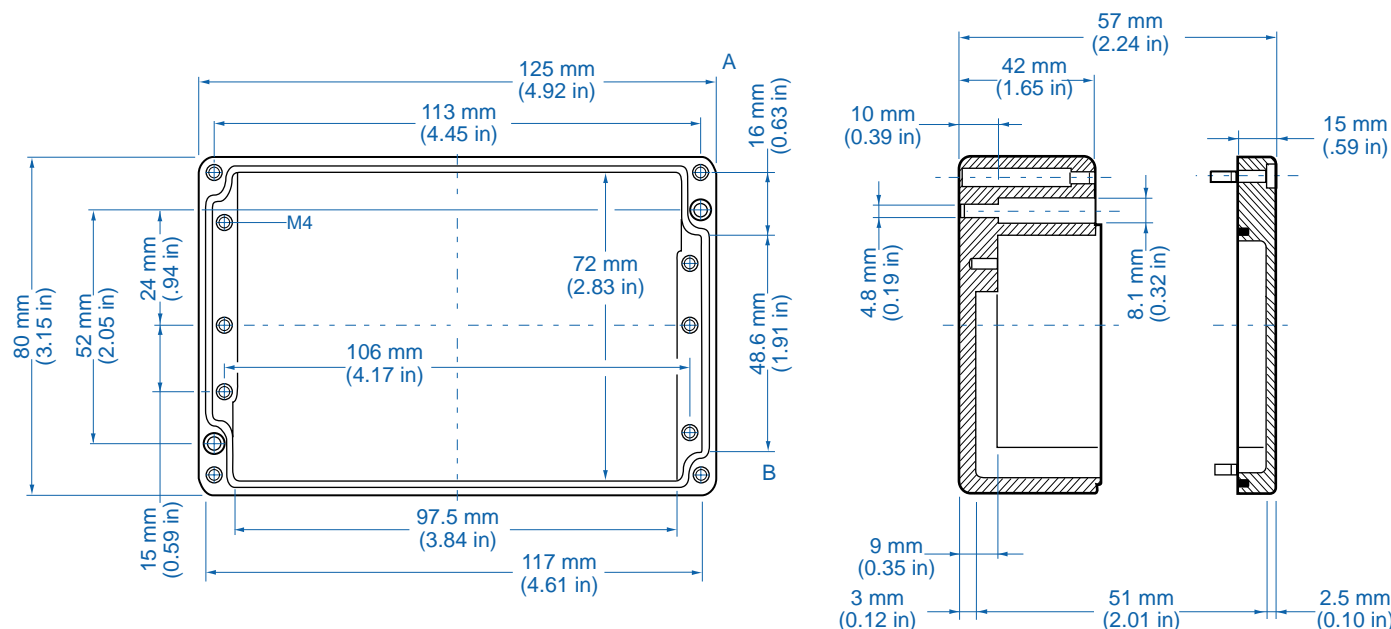

Standard Features

- **Protection Level:** IP65
- **Technical:** Smooth Sidewalls
- **Enclosure Material:** Cast Aluminum, Al Si 12
- **Temperature Range:** -40°C to 100°C (-40°F to 212°F)
- **Gasket Material:** Polyurethane
-35°C to 80°C (-31°F to 176°F)
- **Color:** Silver Gray, RAL 7001
- **Accessories:** See section below

Aluminum

Ordering Information	Cat. No.	Type	Length	Dimensions mm (in) Width	Height	Std. Pk.
Enclosure	150-006	AL 1308-6	125 mm (4.92 in)	80 mm (3.15 in)	57 mm (2.24 in)	1

Accessories

Ordering Information	Cat. No.	Type	Std. Pk.
Mounting Plate	155-006	MP1308	1
Mounting Tab Kit - small	154-004	MT-AL1	1

Please refer to pages 106-113 for additional accessories and detailed information.

AL 1808-6 – Aluminum – 175x80mm (6.89x3.15in.)

Standard Features

- **Protection Level:** IP65
- **Technical:** Smooth Sidewalls
- **Enclosure Material:** Cast Aluminum, Al Si 12
- **Temperature Range:** -40°C to 100°C (-40°F to 212°F)
- **Gasket Material:** Polyurethane
-35°C to 80°C (-31°F to 176°F)
- **Color:** Silver Gray, RAL 7001
- **Accessories:** See section below

Aluminum

Ordering Information	Cat. No.	Type	Length	Dimensions mm (in)		Std. Pk.
				Width	Height	
Enclosure	150-007	AL 1808-6	175 mm (6.89 in)	80 mm (3.15 in)	57 mm (2.24 in)	1

Accessories

Ordering Information	Cat. No.	Type	Std. Pk.
Mounting Plate	155-007	MP1808	1
Mounting Tab Kit - small	154-004	MT-AL1	1