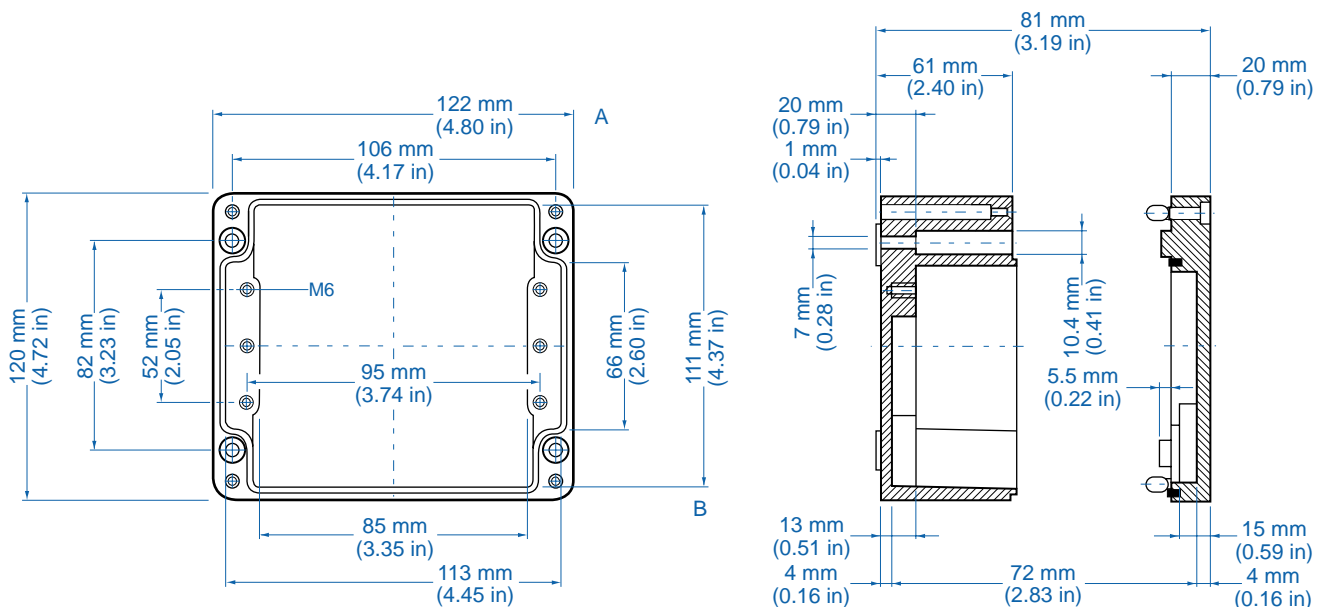

Accessories

Ordering Information	Cat. No.	Type	Std. Pk.
Mounting Plate	155-009	MP1212	1
Hinge Kit Set	154-210	HK-AL	1
DIN Rail TS 35 - 35 x 110 mm	162-009	TS35/110	1
Mounting Tab Kit - large	154-006	MT-AL2	1

Please refer to pages 106-113 for additional accessories and detailed information.