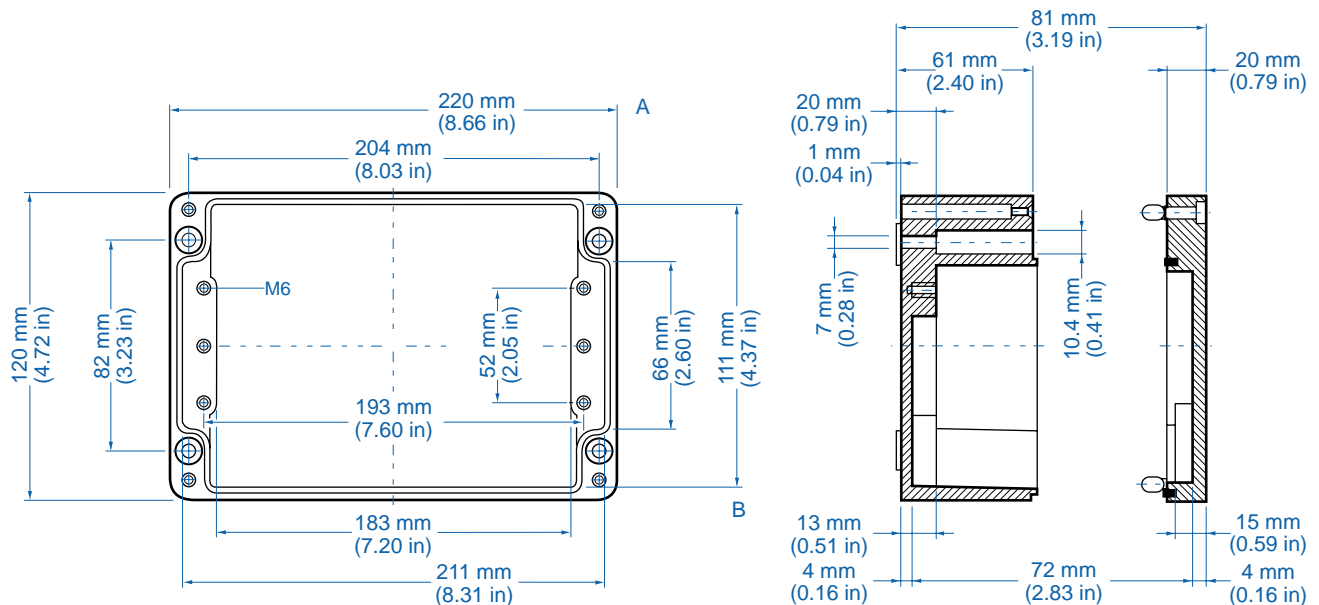

Please refer to pages 106-113 for additional accessories and detailed information.

Standard Features

- **Protection Level:** IP65
- **Technical:** Smooth Sidewalls
- **Enclosure Material:** Cast Aluminum, Al Si 12
- **Temperature Range:** -40°C to 100°C (-40°F to 212°F)
- **Gasket Material:** Polyurethane
-35°C to 80°C (-31°F to 176°F)
- **Color:** Silver Gray, RAL 7001
- **Accessories:** See section below

Aluminum

Ordering Information	Cat. No.	Type	Length	Dimensions mm (in)		Std. Pk.
				Width	Height	
Enclosure	150-010	AL 2212-8	220 mm (8.66 in)	120 mm (4.72 in)	80 mm (3.15 in)	1

Accessories

Ordering Information	Cat. No.	Type	Std. Pk.
Mounting Plate	155-010	MP2212	1
Hinge Kit Set	154-210	HK-AL	1
DIN Rail TS 35 - 35 x 208mm	162-010	TS35/208	1
Mounting Tab Kit - large	154-006	MT-AL2	1

Please refer to pages 106-113 for additional accessories and detailed information.

AL 1616-9 – Aluminum – 160x160mm (6.30x6.30in.)

Standard Features

- **Protection Level:** IP65
- **Technical:** Smooth Sidewalls
- **Enclosure Material:** Cast Aluminum, Al Si 12
- **Temperature Range:** -40°C to 100°C (-40°F to 212°F)
- **Gasket Material:** Polyurethane
-35°C to 80°C (-31°F to 176°F)
- **Color:** Silver Gray, RAL 7001
- **Accessories:** See section below