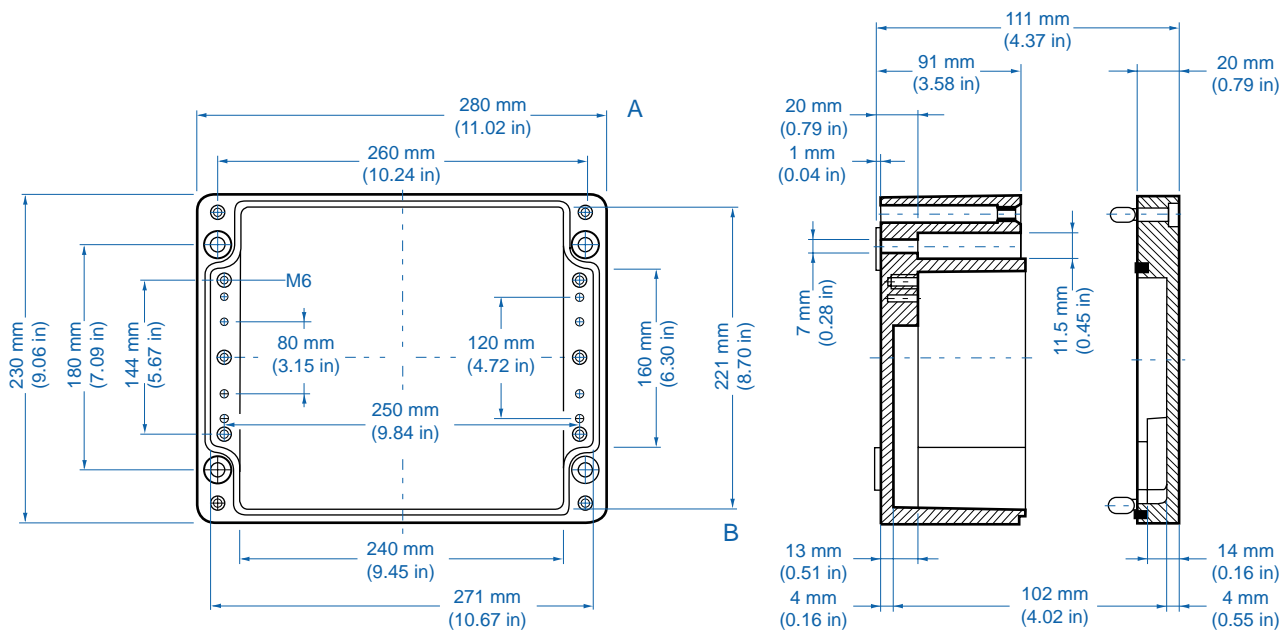

Accessories

Ordering Information	Cat. No.	Type	Std. Pk.
Mounting Plate	155-015	MP2823	1
Hinge Kit Set	154-210	HK-AL	1
DIN Rail TS 35 - 35 x 266mm	162-015	TS35/266	1
Mounting Tab Kit - large	154-006	MT-AL2	1

Please refer to pages 106-113 for additional accessories and detailed information.