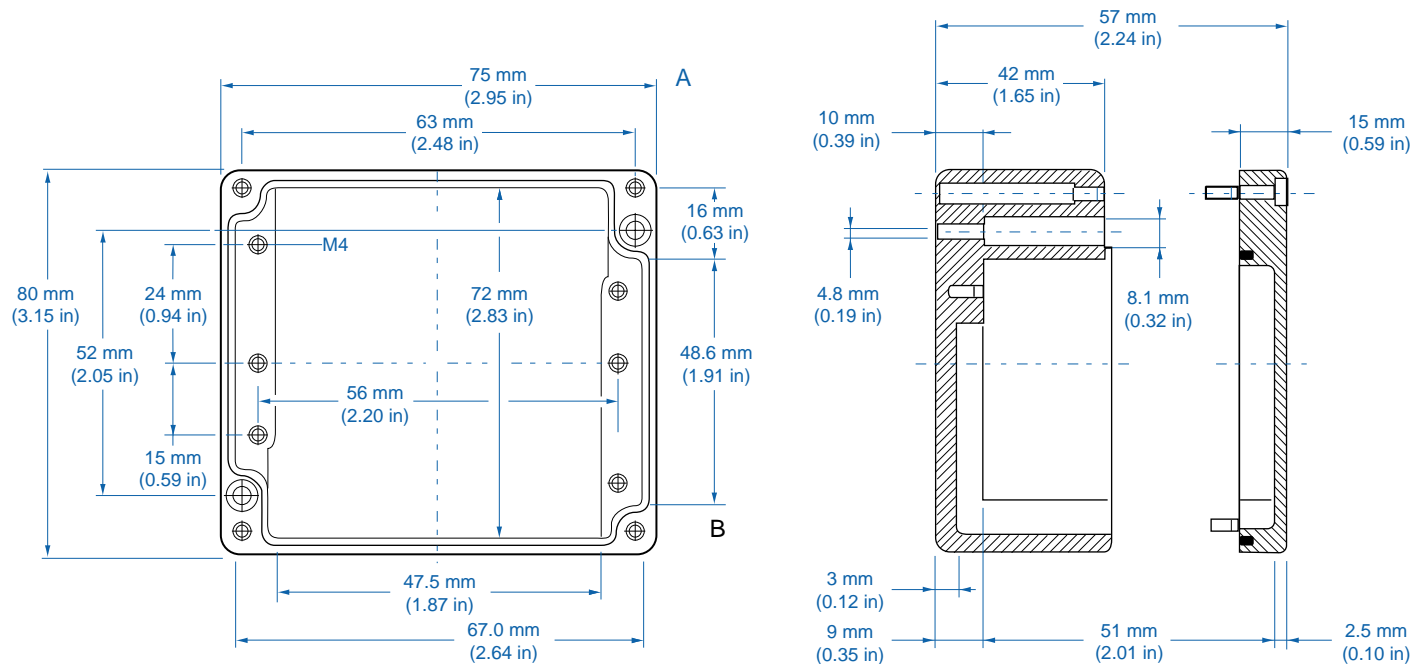

Accessories

Ordering Information	Cat. No.	Type	Std. Pk.
Mounting Plate	155-005	MP88	1
Mounting Tab Kit - small	154-004	MT-AL1	1

Please refer to pages 106-113 for additional accessories and detailed information.