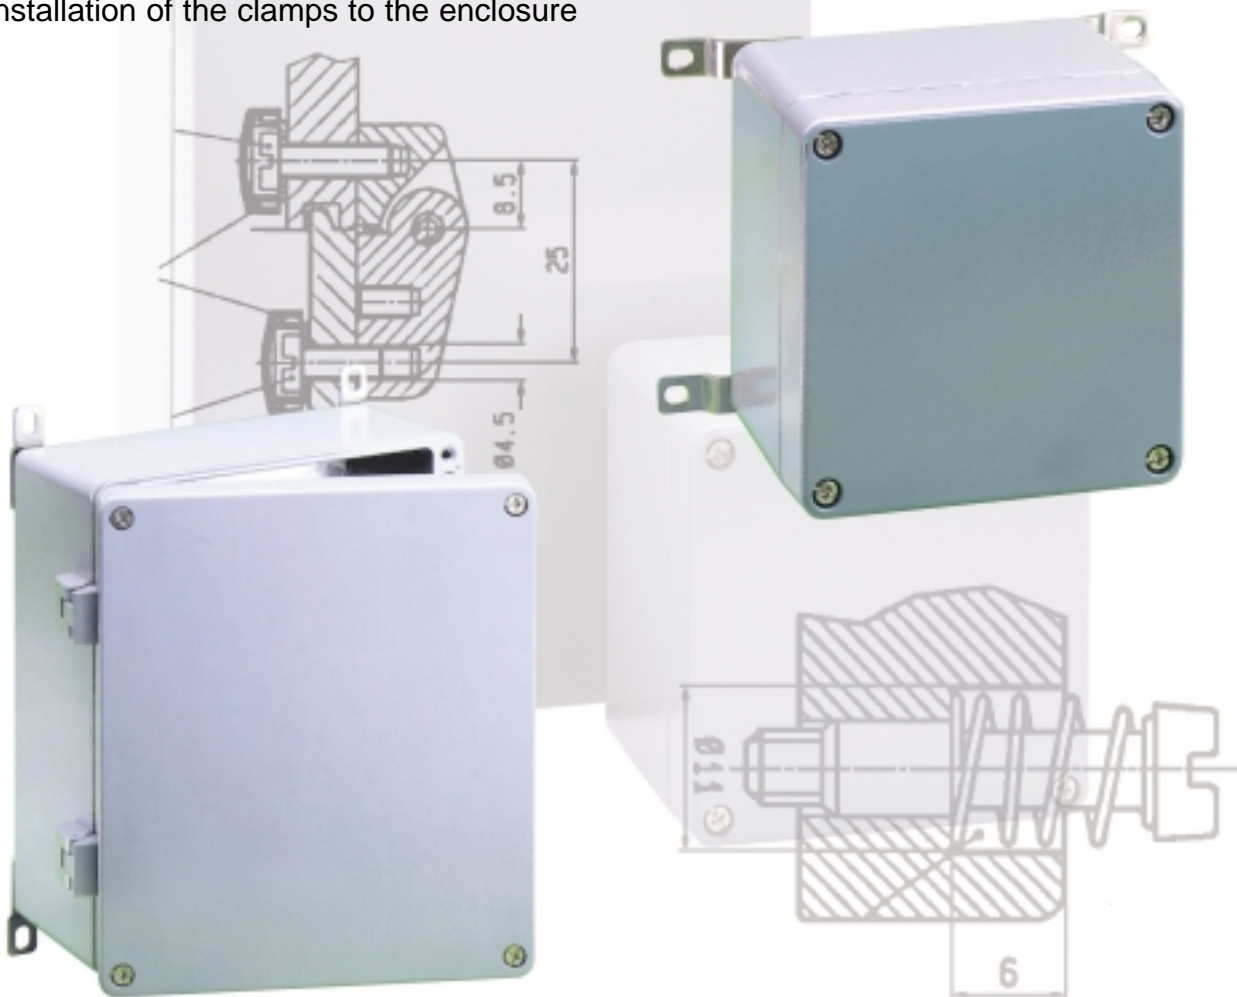

AL Series Enclosures

The advantages of the AL Series include:

- IP65 protection, which is necessary for industry approval.
- High degree of resistance to chemicals and other damaging materials.
- Protection against electromagnetic interference (EMF).

The specially designed AL Series accessories make the AL Enclosures flexible and highly secure.

The external fastening clamps allow for solid and safe wall mounting of the AL Enclosures. The installation of the clamps to the enclosure

can be varied up to 90 degrees.

Through the use of outer hinges, the covers of the AL Series can be converted into hinged doors. This is especially useful when devices such as push-button systems are integrated into the enclosure. The external hinges, constructed of cast aluminum can be swiveled up to 150 degrees.

With the help of the steel mounting plates, even large and heavy components can be securely mounted. The mounting plates are available from enclosures AL 88-6 and larger.