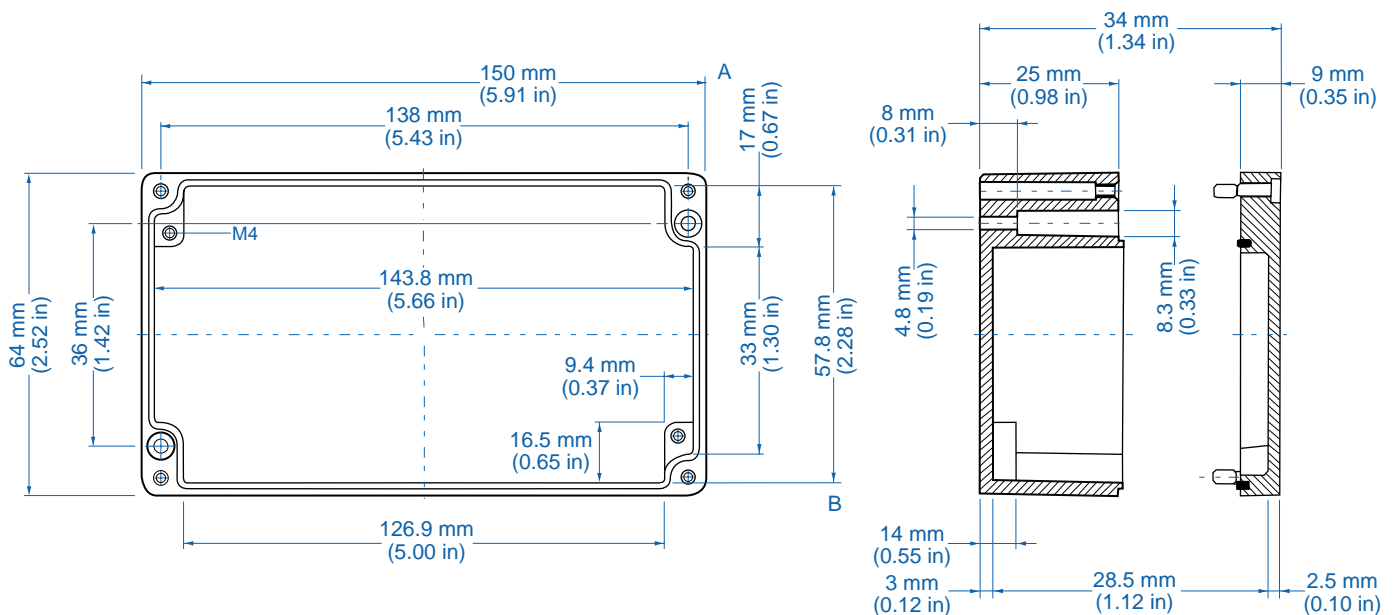

Please refer to pages 106-113 for additional accessories and detailed information.

AL 1006-3 – Aluminum – 98x64mm (3.86x2.52in.)

Standard Features

- **Protection Level:** IP65
- **Technical:** Smooth Sidewalls
- **Enclosure Material:** Cast Aluminum, Al Si 12
- **Temperature Range:** -40°C to 100°C (-40°F to 212°F)
- **Gasket Material:** Polyurethane
-35°C to 80°C (-31°F to 176°F)
- **Color:** Silver Gray, RAL 7001
- **Accessories:** See section below

Please refer to pages 106-113 for additional accessories and detailed information.

Standard Features

- **Protection Level:** IP65
- **Technical:** Smooth Sidewalls
- **Enclosure Material:** Cast Aluminum, Al Si 12
- **Temperature Range:** -40°C to 100°C (-40°F to 212°F)
- **Gasket Material:** Polyurethane
-35°C to 80°C (-31°F to 176°F)
- **Color:** Silver Gray, RAL 7001
- **Accessories:** See section below

Aluminum

Ordering Information	Cat. No.	Type	Length	Dimensions mm (in)		Std. Pk.
				Width	Height	
Enclosure	150-004	AL 1506-3	150 mm (5.91 in)	64 mm (2.52 in)	34 mm (1.34 in)	1

Accessories

Ordering Information	Cat. No.	Type	Std. Pk.
Mounting Tab Kit- small	154-004	MT-AL1	1

Please refer to pages 106-113 for additional accessories and detailed information.

AL 88-6 – Aluminum – 80x75mm (3.15x2.95in.)

Standard Features

- **Protection Level:** IP65
- **Technical:** Smooth Sidewalls
- **Enclosure Material:** Cast Aluminum, Al Si 12
- **Temperature Range:** -40°C to 100°C (-40°F to 212°F)
- **Gasket Material:** Polyurethane
-35°C to 80°C (-31°F to 176°F)
- **Color:** Silver Gray, RAL 7001
- **Accessories:** See section below