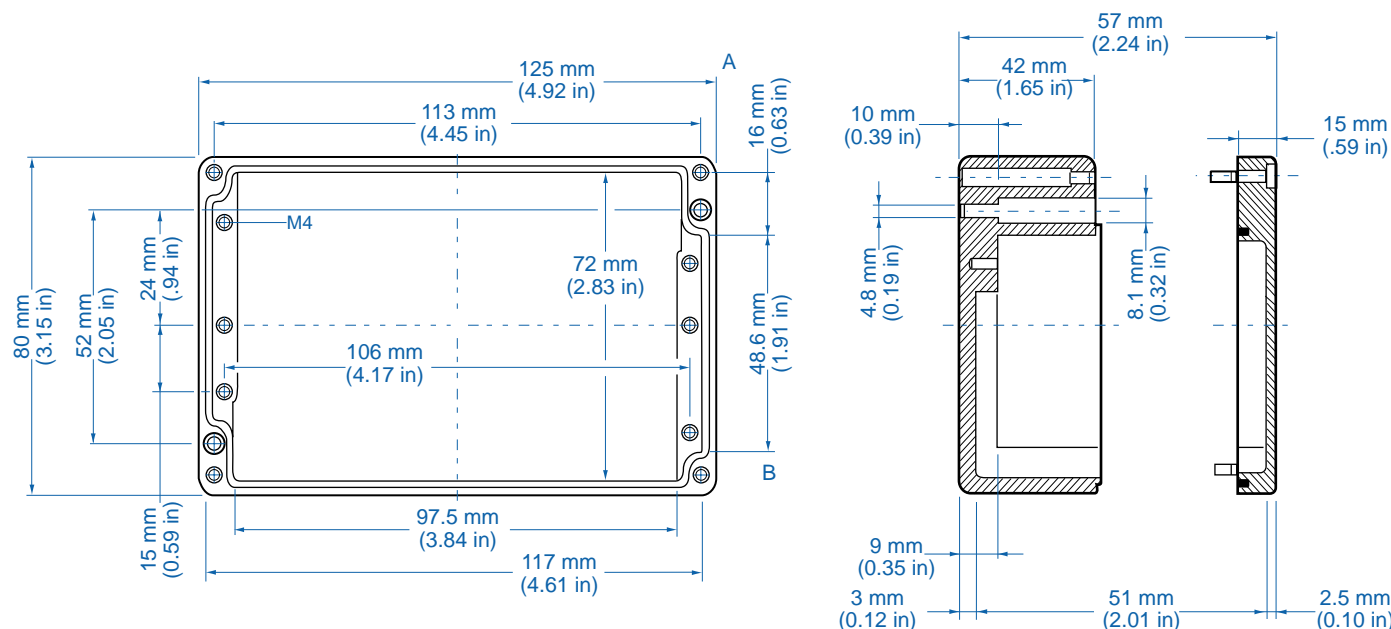

Aluminum

Ordering Information	Cat. No.	Type	Length	Dimensions mm (in)		Std. Pk.
				Width	Height	
Enclosure	150-001	AL 55-3	50 mm (1.97 in)	45 mm (1.77 in)	30 mm (1.18 in)	1

Standard Features

- **Protection Level:** IP65
- **Technical:** Smooth Sidewalls
- **Enclosure Material:** Cast Aluminum, Al Si 12
- **Temperature Range:** -40°C to 100°C (-40°F to 212°F)
- **Gasket Material:** Polyurethane
-35°C to 80°C (-31°F to 176°F)
- **Color:** Silver Gray, RAL 7001
- **Accessories:** See section below

Please refer to pages 106-113 for additional accessories and detailed information.

AL 88-6 – Aluminum – 80x75mm (3.15x2.95in.)

Standard Features

- **Protection Level:** IP65
- **Technical:** Smooth Sidewalls
- **Enclosure Material:** Cast Aluminum, Al Si 12
- **Temperature Range:** -40°C to 100°C (-40°F to 212°F)
- **Gasket Material:** Polyurethane
-35°C to 80°C (-31°F to 176°F)
- **Color:** Silver Gray, RAL 7001
- **Accessories:** See section below

Please refer to pages 106-113 for additional accessories and detailed information.

Standard Features

- **Protection Level:** IP65
- **Technical:** Smooth Sidewalls
- **Enclosure Material:** Cast Aluminum, Al Si 12
- **Temperature Range:** -40°C to 100°C (-40°F to 212°F)
- **Gasket Material:** Polyurethane
-35°C to 80°C (-31°F to 176°F)
- **Color:** Silver Gray, RAL 7001
- **Accessories:** See section below

Please refer to pages 106-113 for additional accessories and detailed information.

AL 1808-6 – Aluminum – 175x80mm (6.89x3.15in.)

Standard Features

- **Protection Level:** IP65
- **Technical:** Smooth Sidewalls
- **Enclosure Material:** Cast Aluminum, Al Si 12
- **Temperature Range:** -40°C to 100°C (-40°F to 212°F)
- **Gasket Material:** Polyurethane
-35°C to 80°C (-31°F to 176°F)
- **Color:** Silver Gray, RAL 7001
- **Accessories:** See section below