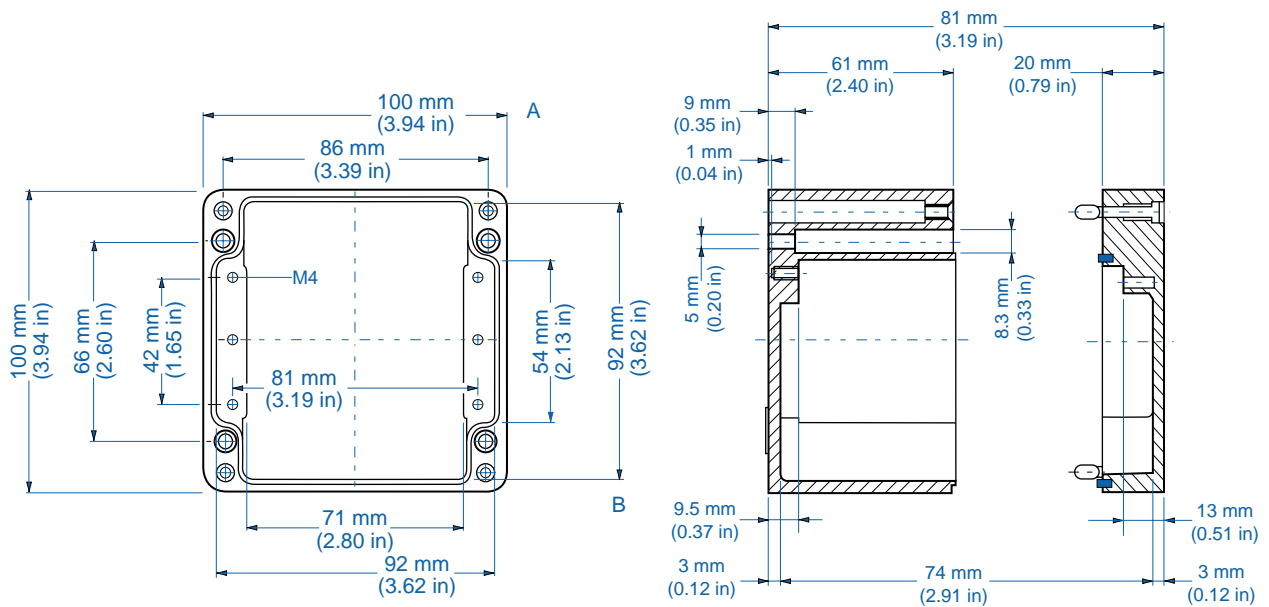

Please refer to pages 106-113 for additional accessories and detailed information.

Standard Features

- **Protection Level:** IP65
- **Technical:** Smooth Sidewalls
- **Enclosure Material:** Cast Aluminum, Al Si 12
- **Temperature Range:** -40°C to 100°C (-40°F to 212°F)
- **Gasket Material:** Polyurethane
-35°C to 80°C (-31°F to 176°F)
- **Color:** Silver Gray, RAL 7001
- **Accessories:** See section below

Aluminum

Ordering Information	Cat. No.	Type	Length	Dimensions mm (in)		Std. Pk.
				Width	Height	
Enclosure	150-008	AL 1010-8	100 mm (3.94 in)	100 mm (3.94 in)	80 mm (3.15 in)	1

Accessories

Ordering Information	Cat. No.	Type	Std. Pk.
Mounting Plate	155-008	MP1010	1
Mounting Tab Kit - small	154-004	MT-AL1	1

Please refer to pages 106-113 for additional accessories and detailed information.

AL 1212-8 – Aluminum – 122x120mm (4.80x4.72in.)

Standard Features

- **Protection Level:** IP65
- **Technical:** Smooth Sidewalls
- **Enclosure Material:** Cast Aluminum, Al Si 12
- **Temperature Range:** -40°C to 100°C (-40°F to 212°F)
- **Gasket Material:** Polyurethane
-35°C to 80°C (-31°F to 176°F)
- **Color:** Silver Gray, RAL 7001
- **Accessories:** See section below