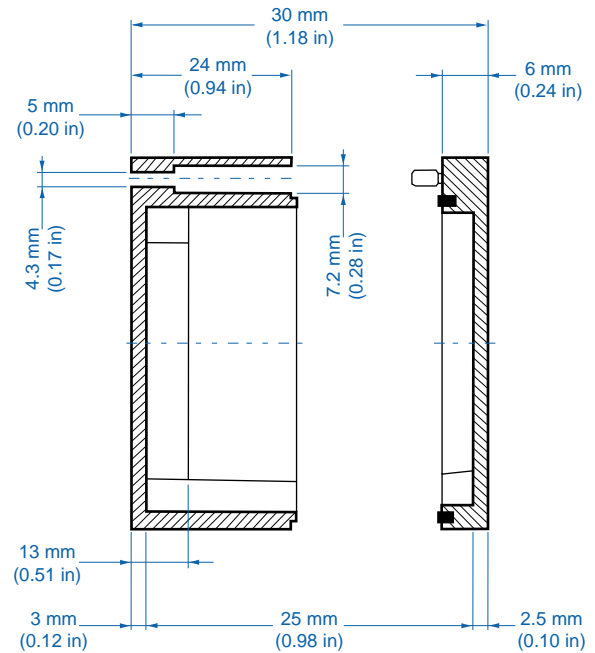

With the help of the steel mounting plates, even large and heavy components can be securely mounted. The mounting plates are available from enclosures AL 88-6 and larger.

AL 55-3 – Aluminum – 50x45mm (1.97x1.77in.)

Standard Features

- **Protection Level:** IP65
- **Technical:** Smooth Sidewalls
- **Enclosure Material:** Cast Aluminum, Al Si 12
- **Temperature Range:** -40°C to 100°C (-40°F to 212°F)
- **Gasket Material:** Polyurethane
-35°C to 80°C (-31°F to 176°F)
- **Color:** Silver Gray, RAL 7001
- **Accessories:** See section below

Aluminum

Ordering Information	Cat. No.	Type	Length	Dimensions mm (in)		Std. Pk.
				Width	Height	
Enclosure	150-001	AL 55-3	50 mm (1.97 in)	45 mm (1.77 in)	30 mm (1.18 in)	1

Standard Features

- **Protection Level:** IP65
- **Technical:** Smooth Sidewalls
- **Enclosure Material:** Cast Aluminum, Al Si 12
- **Temperature Range:** -40°C to 100°C (-40°F to 212°F)
- **Gasket Material:** Polyurethane
-35°C to 80°C (-31°F to 176°F)
- **Color:** Silver Gray, RAL 7001
- **Accessories:** See section below

Please refer to pages 106-113 for additional accessories and detailed information.

AL 1006-3 – Aluminum – 98x64mm (3.86x2.52in.)

Standard Features

- **Protection Level:** IP65
- **Technical:** Smooth Sidewalls
- **Enclosure Material:** Cast Aluminum, Al Si 12
- **Temperature Range:** -40°C to 100°C (-40°F to 212°F)
- **Gasket Material:** Polyurethane
-35°C to 80°C (-31°F to 176°F)
- **Color:** Silver Gray, RAL 7001
- **Accessories:** See section below