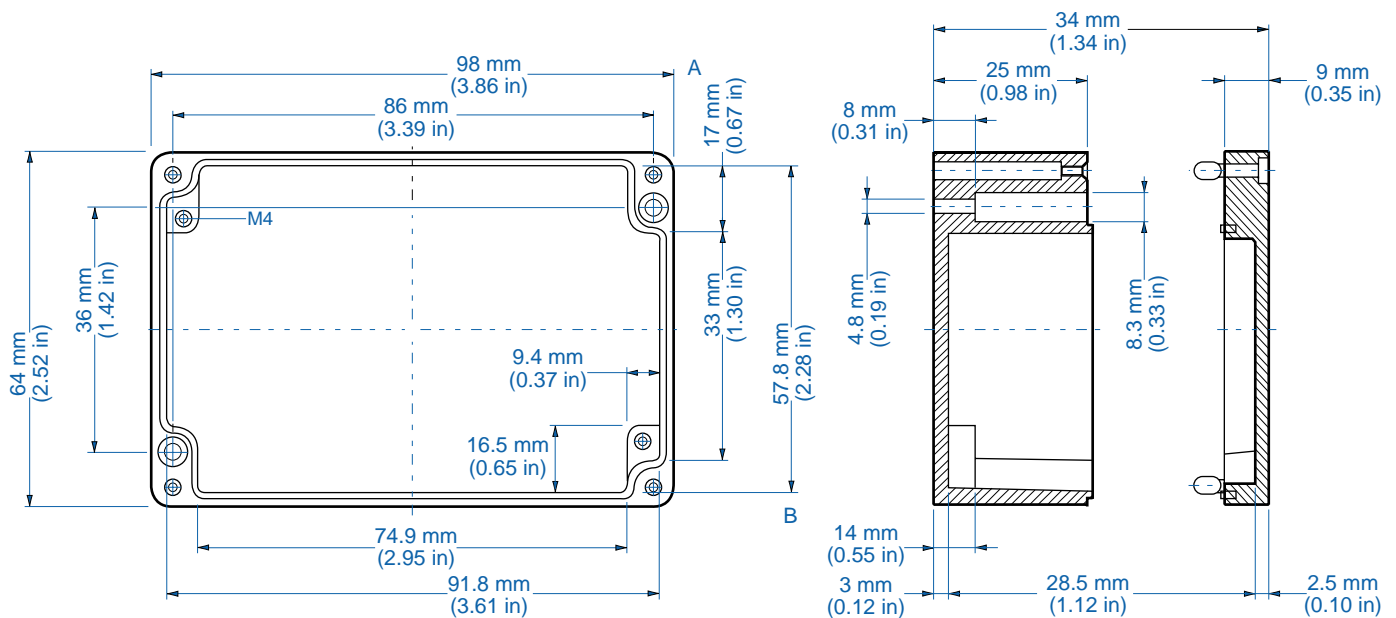

Accessories

Ordering Information	Cat. No.	Type	Std. Pk.
Mounting Tab Kit - small	154-004	MT-AL1	1

Please refer to pages 106-113 for additional accessories and detailed information.