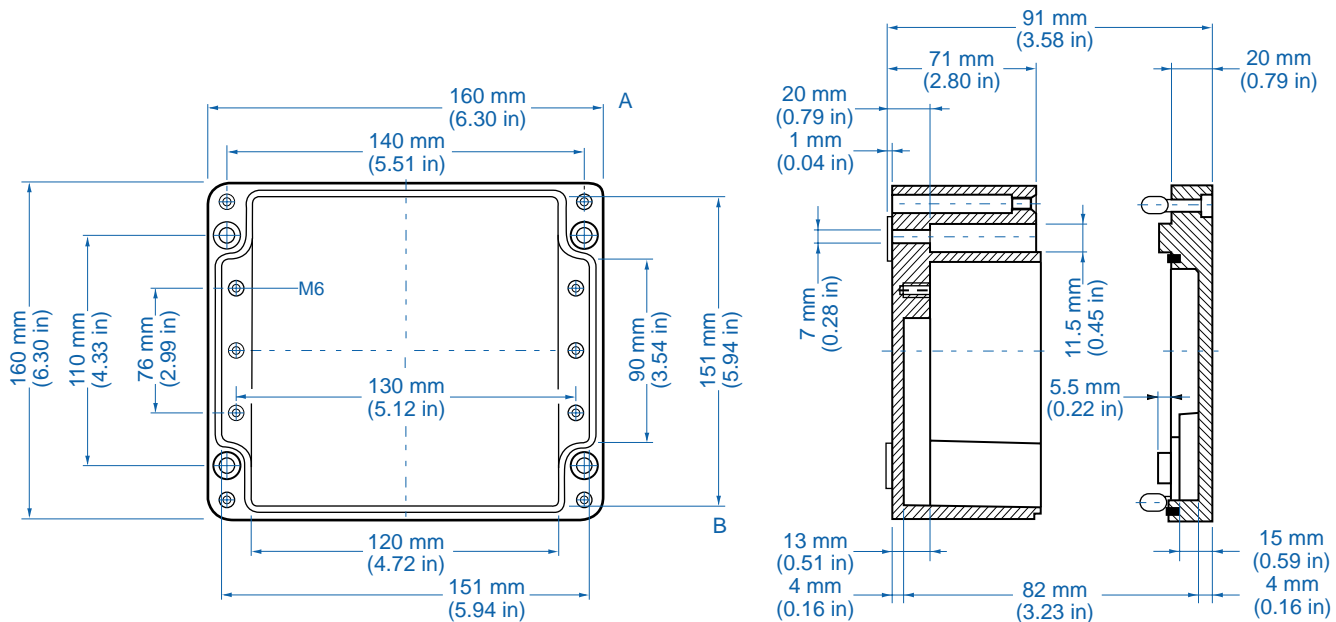

Accessories

Ordering Information	Cat. No.	Type	Std. Pk.
Mounting Plate	155-011	MP1616	1
Hinge Kit Set	154-210	HK-AL	1
DIN Rail TS 35 - 35 x 145mm	162-011	TS35/145	1
Mounting Tab Kit - large	154-006	MT-AL2	1

Please refer to pages 106-113 for additional accessories and detailed information.