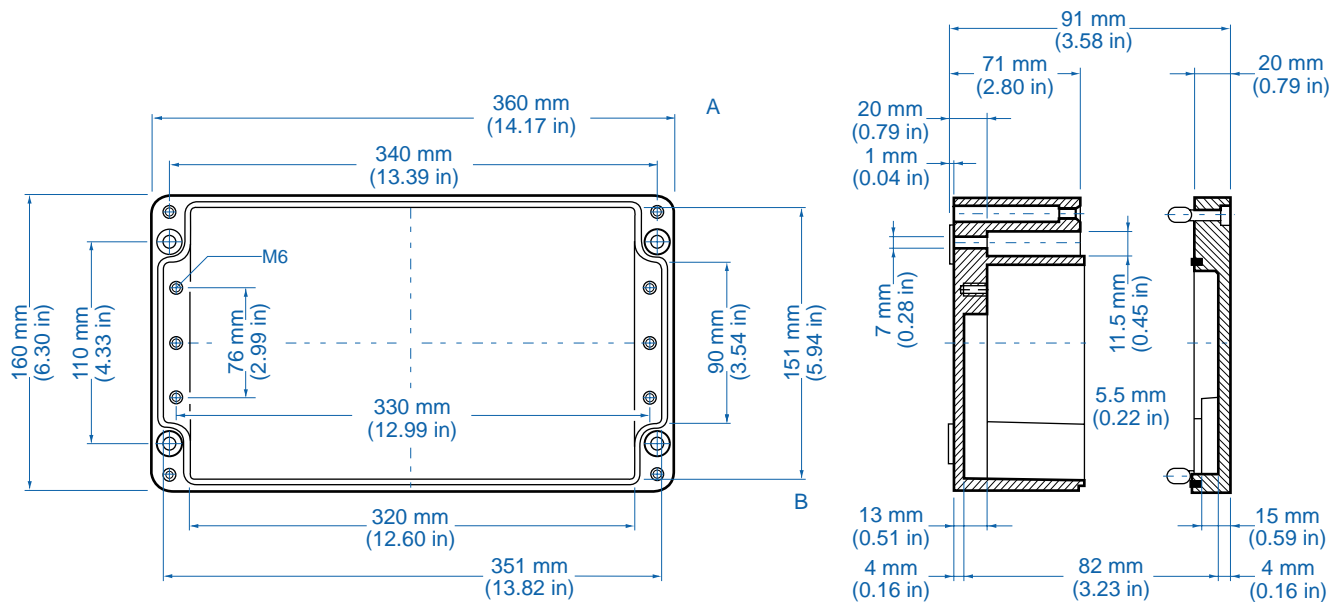

Accessories

Ordering Information	Cat. No.	Type	Std. Pk.
Mounting Plate	155-013	MP3616	1
Hinge Kit Set	154-210	HK-AL	1
DIN Rail TS 35 - 35 x 345mm	162-013	TS35/345	1
Mounting Tab Kit - large	154-006	MT-AL2	1

Please refer to pages 106-113 for additional accessories and detailed information.