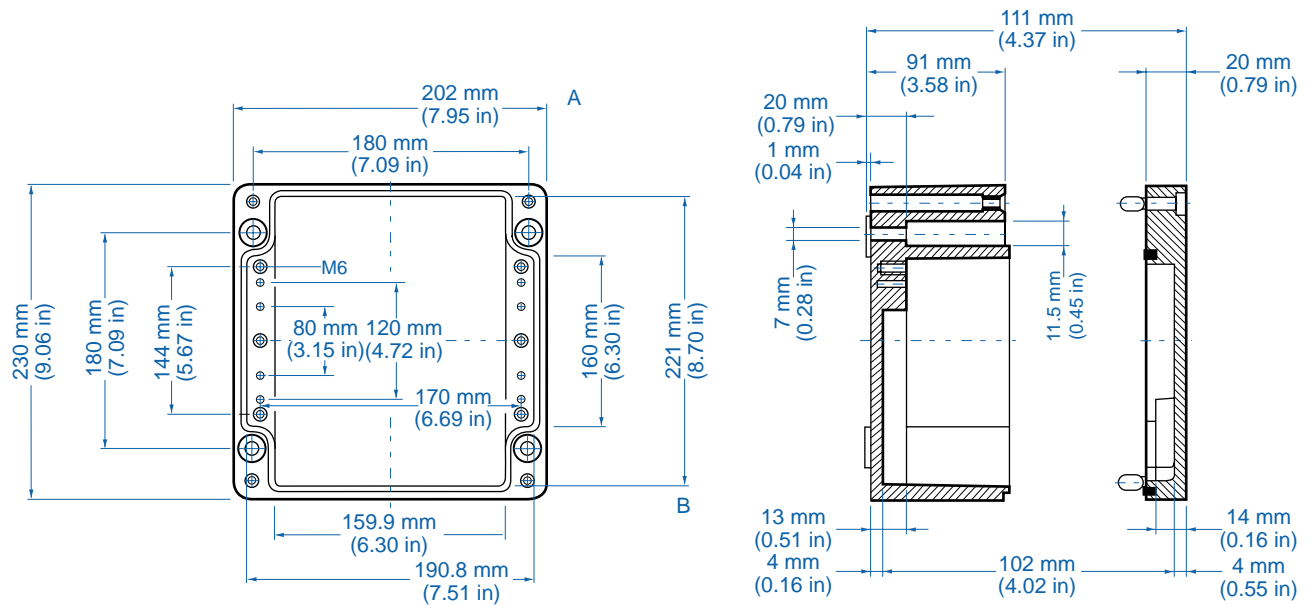

Aluminum

Ordering Information	Cat. No.	Type	Length	Dimensions mm (in)		Std. Pk.
				Width	Height	
Enclosure	150-013	AL 3616-9	360 mm (14.17 in)	160 mm (6.30 in)	90 mm (3.54 in)	1

Accessories

Ordering Information	Cat. No.	Type	Std. Pk.
Mounting Plate	155-013	MP3616	1
Hinge Kit Set	154-210	HK-AL	1
DIN Rail TS 35 - 35 x 345mm	162-013	TS35/345	1
Mounting Tab Kit - large	154-006	MT-AL2	1

Please refer to pages 106-113 for additional accessories and detailed information.

Standard Features

- **Protection Level:** IP65
- **Technical:** Smooth Sidewalls
- **Enclosure Material:** Cast Aluminum, Al Si 12
- **Temperature Range:** -40°C to 100°C (-40°F to 212°F)
- **Gasket Material:** Polyurethane
-35°C to 80°C (-31°F to 176°F)
- **Color:** Silver Gray, RAL 7001
- **Accessories:** See section below

Aluminum

Ordering Information	Cat. No	Type	Length	Dimensions mm (in)		Std. Pk.
				Width	Height	
Enclosure	150-014	AL 2023-11	202 mm (7.95 in)	230 mm (9.06 in)	111 mm (4.37 in)	1

Accessories

Ordering Information	Cat. No.	Type	Std. Pk.
Mounting Plate	155-014	MP2023	1
Hinge Kit Set	154-210	HK-AL	1
DIN Rail TS 35 - 35 x 186mm	162-014	TS35/186	1
Mounting Tab Kit - large	154-006	MT-AL2	1

Please refer to pages 106-113 for additional accessories and detailed information.

AL 2823-11 – Aluminum – 280x230mm (11.02x9.06in.)

Standard Features

- **Protection Level:** IP65
- **Technical:** Smooth Sidewalls
- **Enclosure Material:** Cast Aluminum, Al Si 12
- **Temperature Range:** -40°C to 100°C (-40°F to 212°F)
- **Gasket Material:** Polyurethane
-35°C to 80°C (-31°F to 176°F)
- **Color:** Silver Gray, RAL 7001
- **Accessories:** See section below