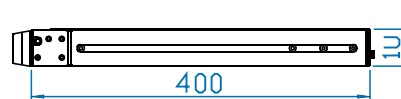

96KBM-1C

Drawer Features & Benefits

- ▶ Short depth design of 400mm
- ▶ 104-key keyboard with touchpad
- ▶ Light weight & low shipping cost
- ▶ Enhanced aesthetics with molded front handle and two point lock
- ▶ USB interface for keyboard drawer

Diagrams (mm)

Keyboard Mouse Cable

EKC-3 (for PS/2 KB / MS)

6 feet Combo keyboard mouse cable (alternative)

- USB or PS/2, server end
- DB15 (Combo KB & MS), console port

• Dimensions

Product : 441.6 x 400 x 44 mm / 17.4 x 15.7 x 1.73 inch

Packing : 582 x 500 x 100 mm / 22.9 x 19.7 x 3.9 inch

• **Casing Color** : Black (RAL 9005)

• Weight

Net : 8.6 kgs / 18.9 lbs

Gross : 10.1 kgs / 22.2 lbs

Standard Keyboard

Ge G keyboard integrated with touchpad