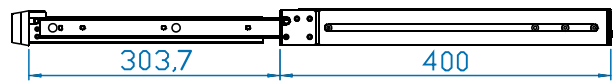

96KBM-1C

Drawer Features & Benefits

- ▶ Short depth design of 400mm
- ▶ 104-key keyboard with touchpad
- ▶ Light weight & low shipping cost
- ▶ Enhanced aesthetics with molded front handle and two point lock
- ▶ USB interface for keyboard drawer

Diagrams (mm)

Keyboard Mouse Cable

EKC-3 (for PS/2 KB / MS)

6 feet Combo keyboard mouse cable (alternative)

- USB or PS/2, server end
- DB15 (Combo KB & MS), console port

• Dimensions

Product : 441.6 x 400 x 44 mm / 17.4 x 15.7 x 1.73 inch

Packing : 582 x 500 x 100 mm / 22.9 x 19.7 x 3.9 inch

• **Casing Color** : Black (RAL 9005)

• Weight

Net : 8.6 kgs / 18.9 lbs

Gross : 10.1 kgs / 22.2 lbs

Standard Keyboard

Ge G keyboard integrated with touchpad