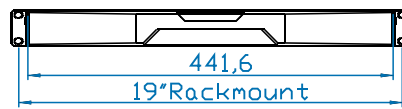

96KBM-1C

Drawer Features & Benefits

- ▶ Short depth design of 400mm
- ▶ 104-key keyboard with touchpad
- ▶ Light weight & low shipping cost
- ▶ Enhanced aesthetics with molded front handle and two point lock
- ▶ USB interface for keyboard drawer

Diagrams (mm)

Keyboard Mouse Cable

EKC-3 (for PS/2 KB / MS)

6 feet Combo keyboard mouse cable (alternative)

- USB or PS/2, server end
- DB15 (Combo KB & MS), console port

• Dimensions

Product : 441.6 x 400 x 44 mm / 17.4 x 15.7 x 1.73 inch

Packing : 582 x 500 x 100 mm / 22.9 x 19.7 x 3.9 inch

• **Casing Color** : Black (RAL 9005)

• Weight

Net : 8.6 kgs / 18.9 lbs

Gross : 10.1 kgs / 22.2 lbs

Standard Keyboard

Ge G keyboard integrated with touchpad