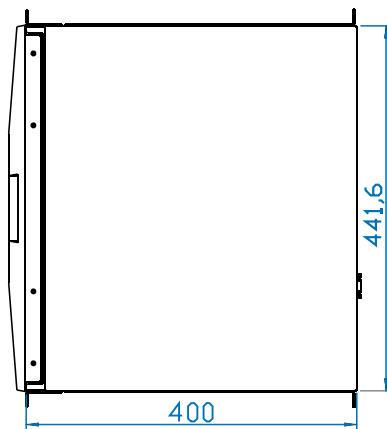

96KBM-1C

Drawer Features & Benefits

- ▶ Short depth design of 400mm
- ▶ 104-key keyboard with touchpad
- ▶ Light weight & low shipping cost
- ▶ Enhanced aesthetics with molded front handle and two point lock
- ▶ USB interface for keyboard drawer

Diagrams (mm)

Keyboard Mouse Cable

EKC-3 (for PS/2 KB / MS)

6 feet Combo keyboard mouse cable (alternative)

- USB or PS/2, server end
- DB15 (Combo KB & MS), console port

• Dimensions

Product : 441.6 x 400 x 44 mm / 17.4 x 15.7 x 1.73 inch

Packing : 582 x 500 x 100 mm / 22.9 x 19.7 x 3.9 inch

• **Casing Color** : Black (RAL 9005)

• Weight

Net : 8.6 kgs / 18.9 lbs

Gross : 10.1 kgs / 22.2 lbs

Standard Keyboard

Ge G keyboard integrated with touchpad