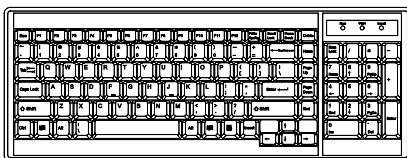

Packing : 582 x 500 x 100 mm / 22.9 x 19.7 x 3.9 inch

• **Casing Color** : Black (RAL 9005)

• Weight

Net : 8.6 kgs / 18.9 lbs

Gross : 10.1 kgs / 22.2 lbs

Standard Keyboard

Ge G keyboard integrated with touchpad