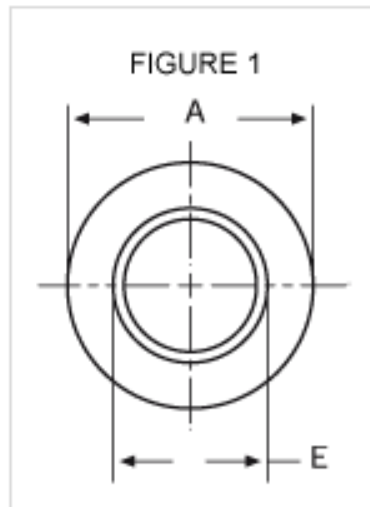

7721-7PPSG

Polyphenylene Sulfide PPS Shoulder Washer. A single gate extension not to exceed 0.64mm (0.025) in length is allowable on the outside of all shoulder washers.